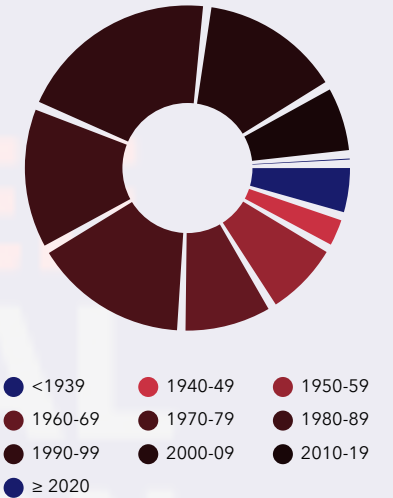

17.4%
Services

21.5%
Blue Collar

61.1%
White Collar

Mortgage as Percent of Salary

Age Profile: 5 Year Increments

Home Ownership

Housing: Year Built

Home Value