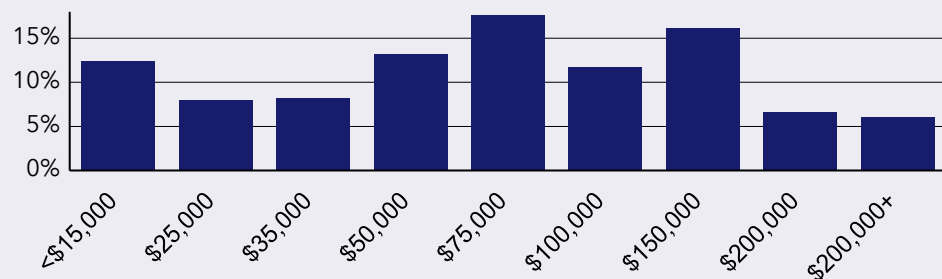

Household Income