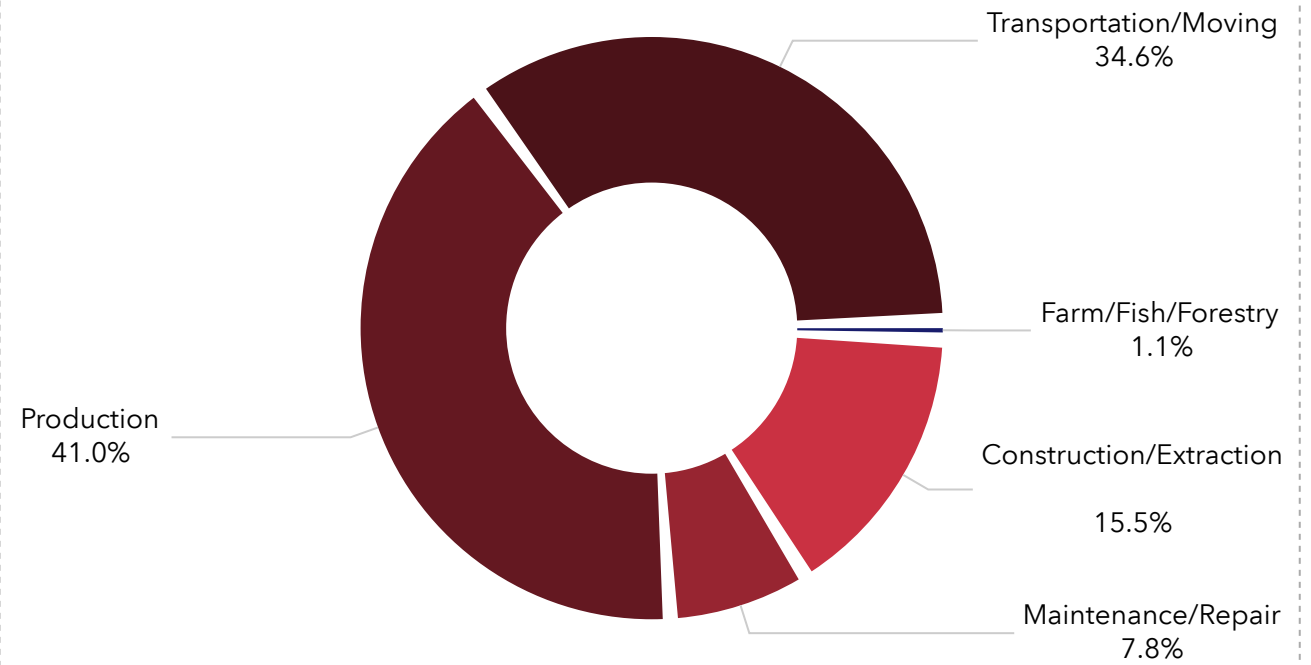

Madison County, TN (Madison Count...)

Madison County, TN (47113)

Geography: County

Prepared by WTIA

Services

Blue Collar

Community Summary2 (Esri 2025)

Madison County, TN (Madison Count...)