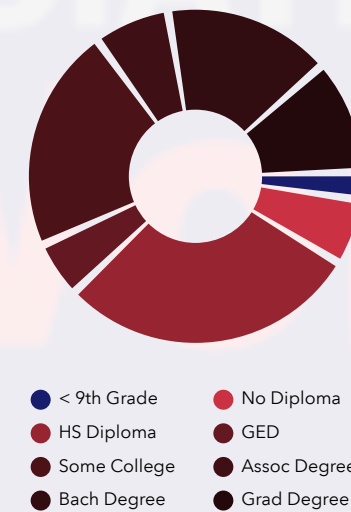

Educational Attainment