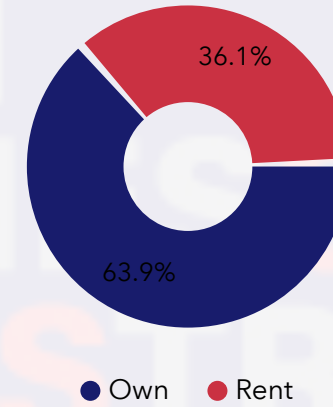

17.4%
Services

21.5%
Blue Collar

61.1%
White Collar

Mortgage as Percent of Salary

Age Profile: 5 Year Increments

Home Ownership

Housing: Year Built

Home Value