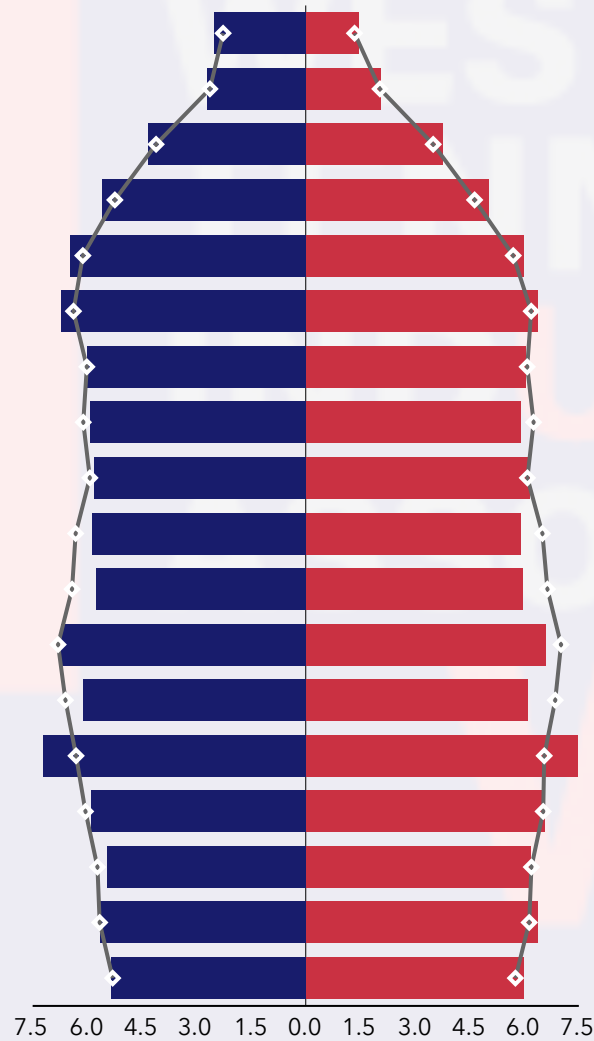

Community Summary2 (Esri 2025)

Madison County, TN (Madison Count...)

Madison County, TN (47113)

Geography: County

Prepared by WTIA

COMMUNITY SUMMARY

Madison County, TN
Geography: County

98,588	-0.05%	2.32	61.8	40.3	\$62,718	\$247,943	\$147,228	21.1%	58.9%	20.0%
Population Total	Population Growth	Average HH Size	Diversity Index	Median Age	Median HH Income	Median Home Value	Median Net Worth	Age <18	Age 18-64	Age 65+

17.4%
Services

21.5%
Blue Collar

61.1%
White Collar

Mortgage as Percent of Salary

Age Profile: 5 Year Increments

Home Ownership

Housing: Year Built

Home Value