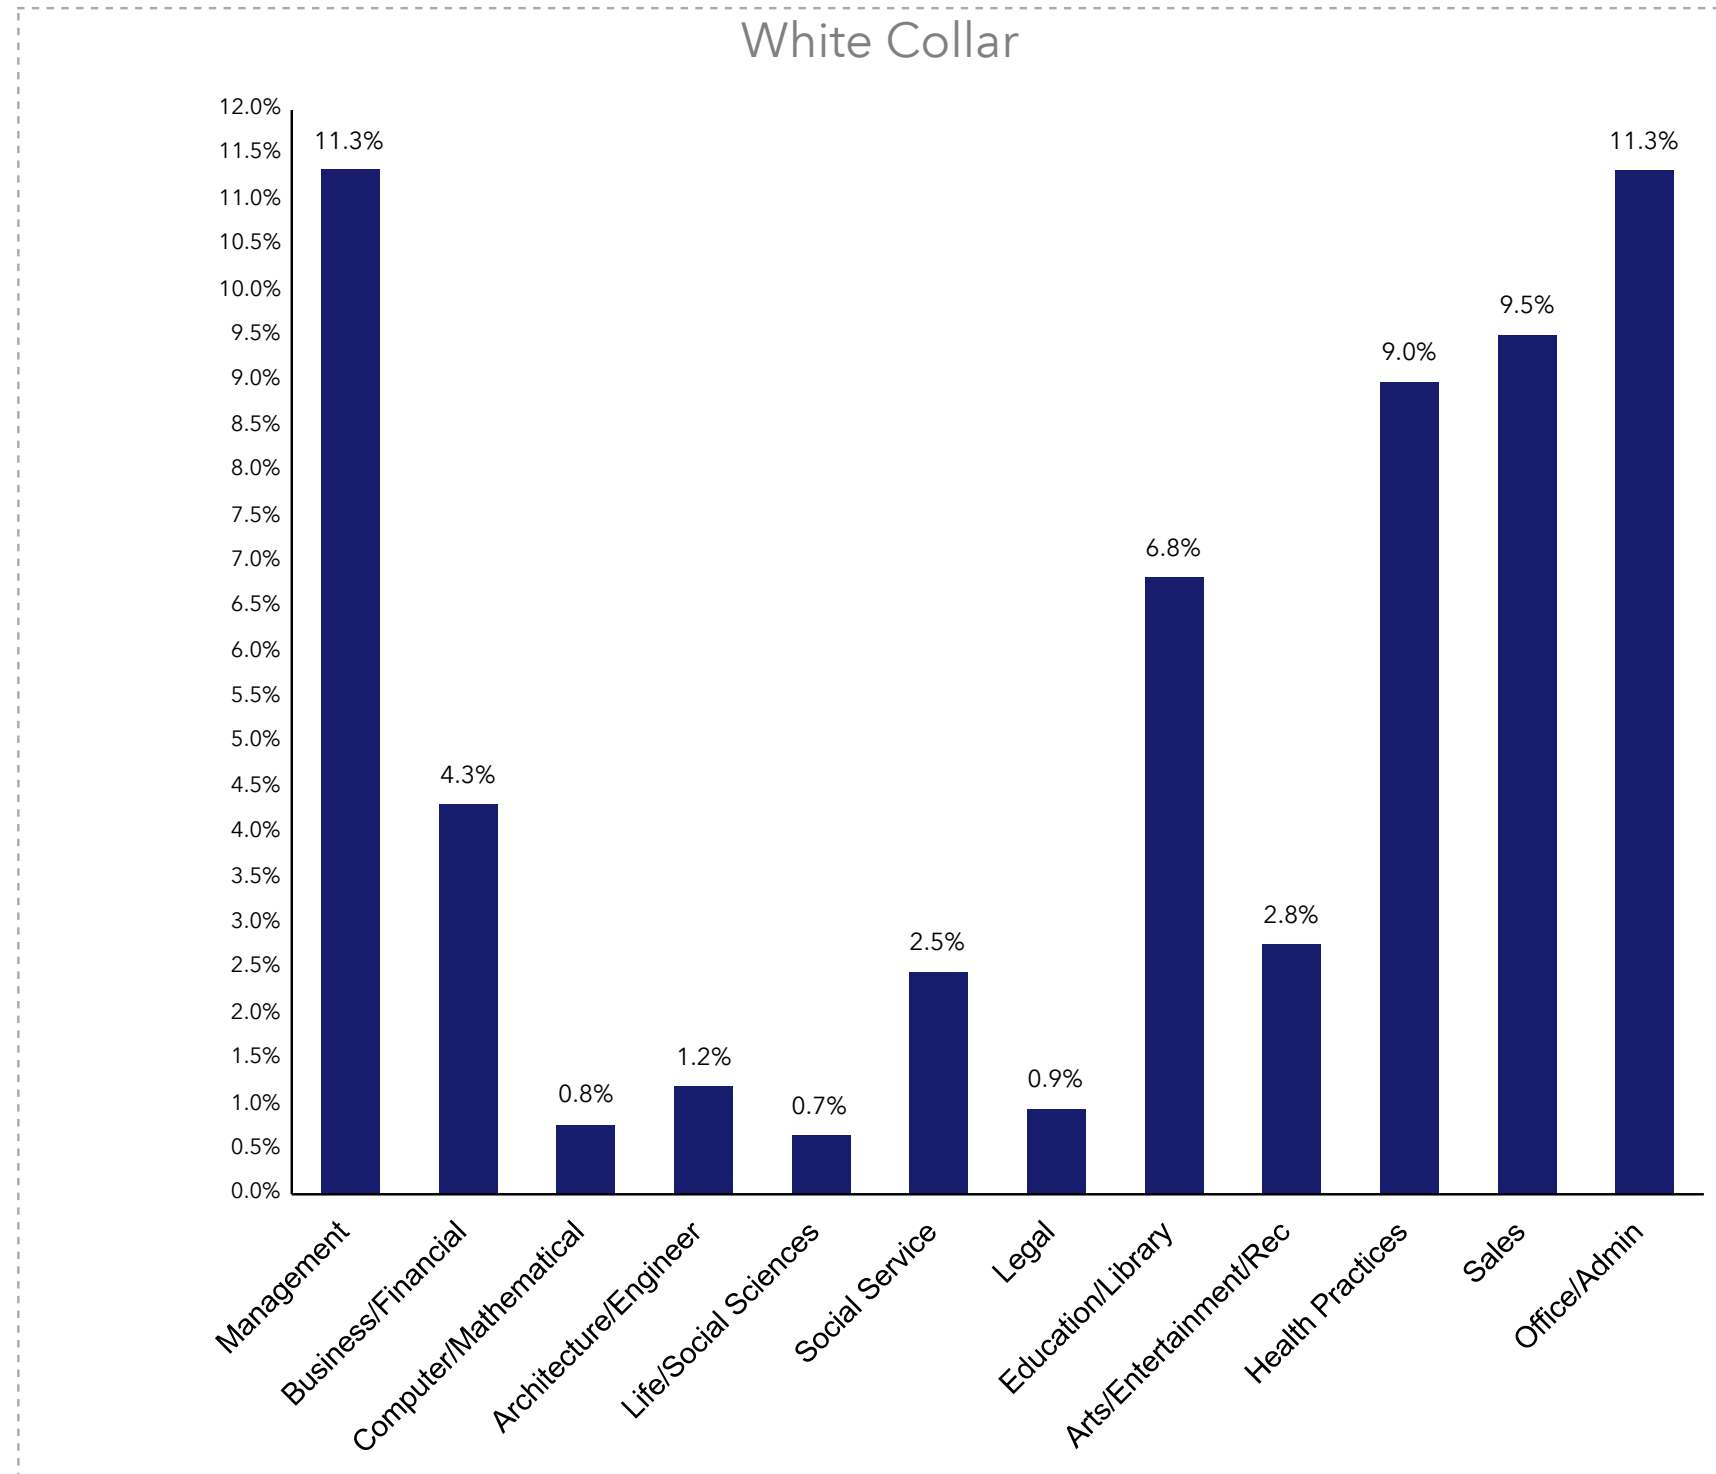

Community Summary2 (Esri 2025)

Madison County, TN (Madison Count...)

Prepared by WTIA

Madison County, TN (47113)

Geography: County

Source: This infographic contains data provided by Esri (2025), ACS (2019-2023).