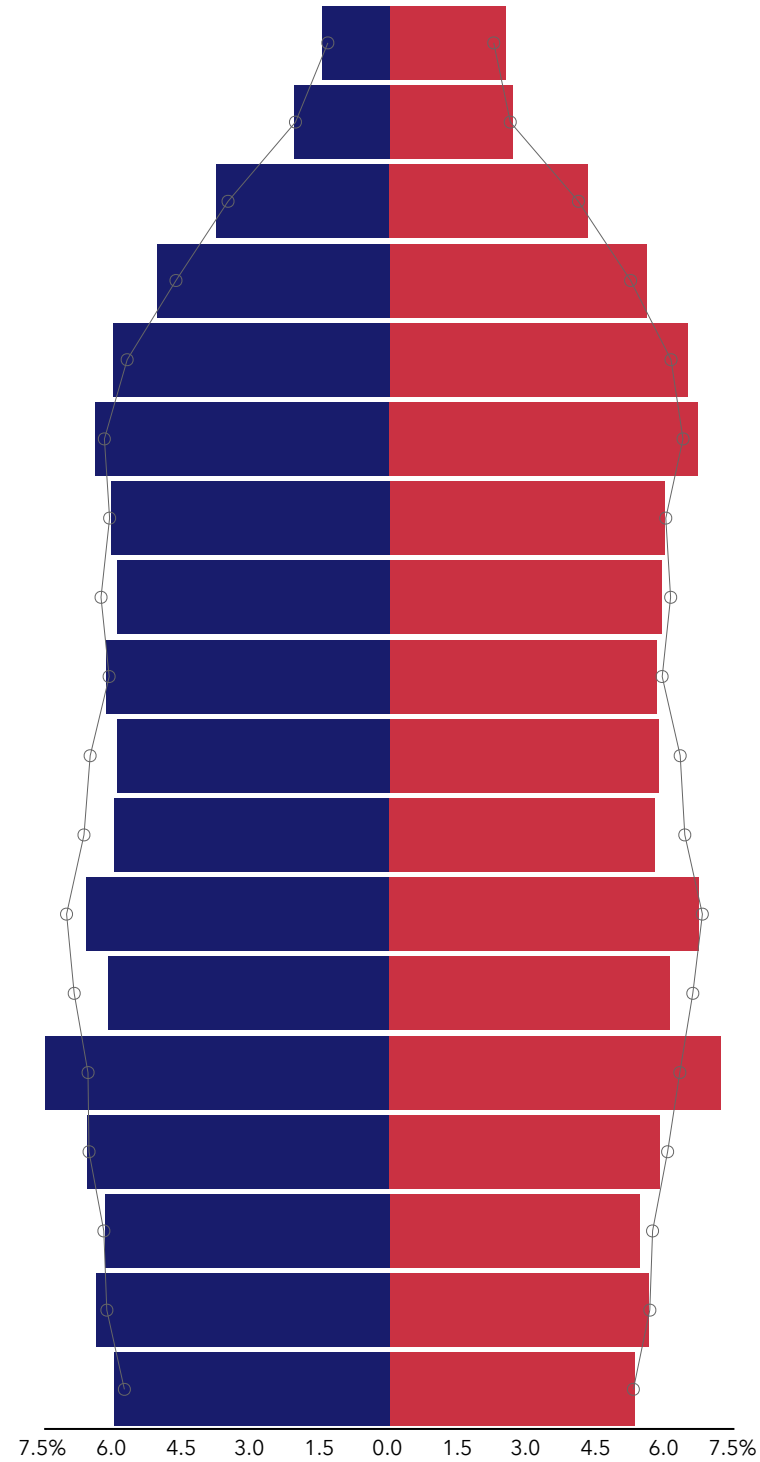

Community Summary2 (Esri 2025)

Madison County, TN (Madison Count...)

Madison County, TN (47113)

Geography: County

Prepared by WTIA

COMMUNITY SUMMARY

Madison County, TN
Geography: County

98,588	-0.05%	2.32	61.8	40.3	\$62,718	\$247,943	\$147,228	21.1%	58.9%	20.0%
Population Total	Population Growth	Average HH Size	Diversity Index	Median Age	Median HH Income	Median Home Value	Median Net Worth	Age <18	Age 18-64	Age 65+

17.4%
Services

21.5%
Blue Collar

61.1%
White Collar

Mortgage as Percent of Salary

Age Profile: 5 Year Increments

Home Ownership

Housing: Year Built

Home Value

©2026 Esri

Page 1 of 4

March 18, 2026

Community Summary2 (Esri 2025)

Madison County, TN (Madison Count...)

Madison County, TN (47113)

Geography: County

Prepared by WTIA

Age Pyramid

Dots show comparison to

Tennessee

Net Worth (%)

Percent of households

Dots show comparison to

Tennessee

Community Summary2 (Esri 2025)