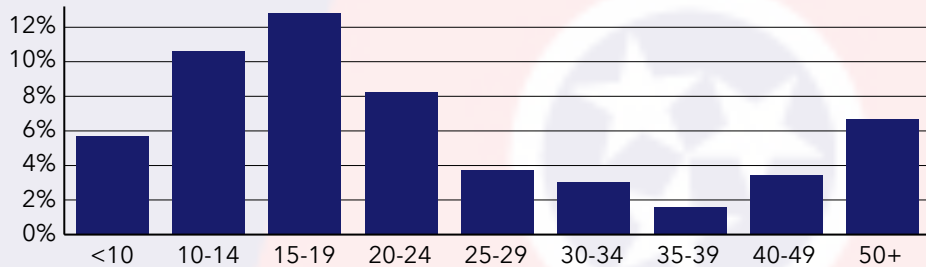

17.4%
Services

21.5%
Blue Collar

61.1%
White Collar

Mortgage as Percent of Salary

Age Profile: 5 Year Increments

Home Ownership

Housing: Year Built

Home Value