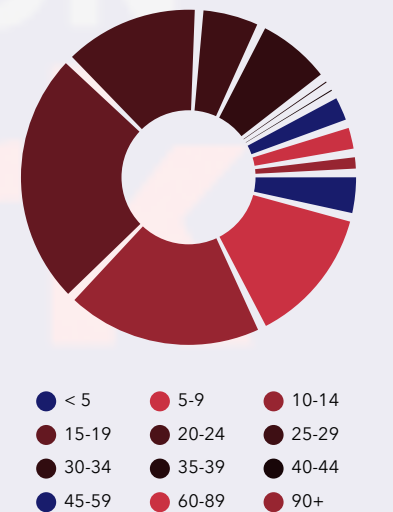

Commute Time: Minutes

Dots show comparison to

Tennessee

Source: This infographic contains data provided by Esri (2025), ACS (2019-2023).

© 2026 Esri

Source: This infographic contains data provided by Esri (2025), ACS (2019-2023).

©2026 Esri

Page 1 of 4

March 18, 2026