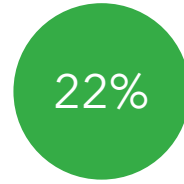

EDUCATION

22%

No High School Diploma

44%

High School Graduate