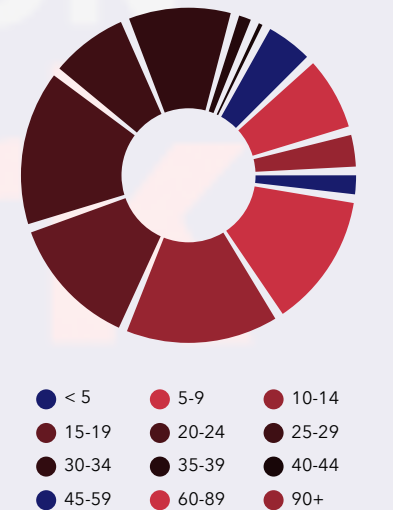

Commute Time: Minutes

Source: This infographic contains data provided by Esri (2025), ACS (2019-2023).

© 2026 Esri