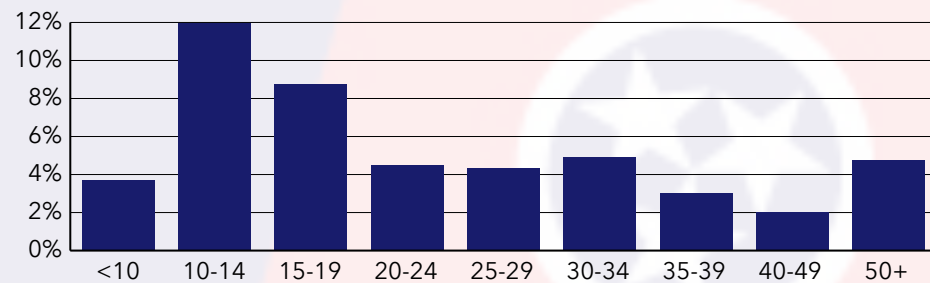

17.3%
Services

38.9%
Blue Collar

43.8%
White Collar

Mortgage as Percent of Salary

Age Profile: 5 Year Increments

Home Ownership

Housing: Year Built

Home Value