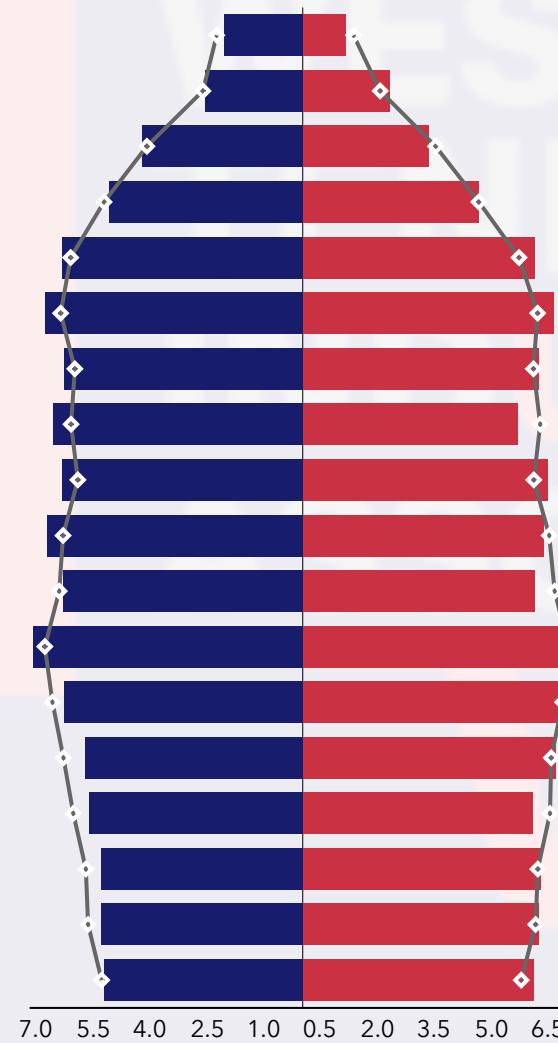

Community Summary2 (Esri 2025)

Lauderdale County, TN (Lauderdale Co...)

Lauderdale County, TN (47097)

Geography: County

Prepared by WTIA

COMMUNITY SUMMARY

Lauderdale County, TN
Geography: County

24,372	-0.59%	2.38	55.2	40.8	\$50,326	\$149,221	\$102,803	20.7%	60.4%	18.9%
Population Total	Population Growth	Average HH Size	Diversity Index	Median Age	Median HH Income	Median Home Value	Median Net Worth	Age <18	Age 18-64	Age 65+

17.3%
Services

38.9%
Blue Collar

43.8%
White Collar

Mortgage as Percent of Salary

Age Profile: 5 Year Increments

Home Ownership

Housing: Year Built

Home Value

Lauderdale County, TN (47097)

Geography: County

Prepared by WTIA

Age Pyramid

Dots show comparison to

Tennessee

Net Worth (%)

Percent of households

Blue Collar

Community Summary2 (Esri 2025)

Lauderdale County, TN (Lauderdale Co...)

Lauderdale County, TN (47097)

Geography: County

Prepared by WTIA

Source: This infographic contains data provided by Esri (2025), ACS (2019-2023).