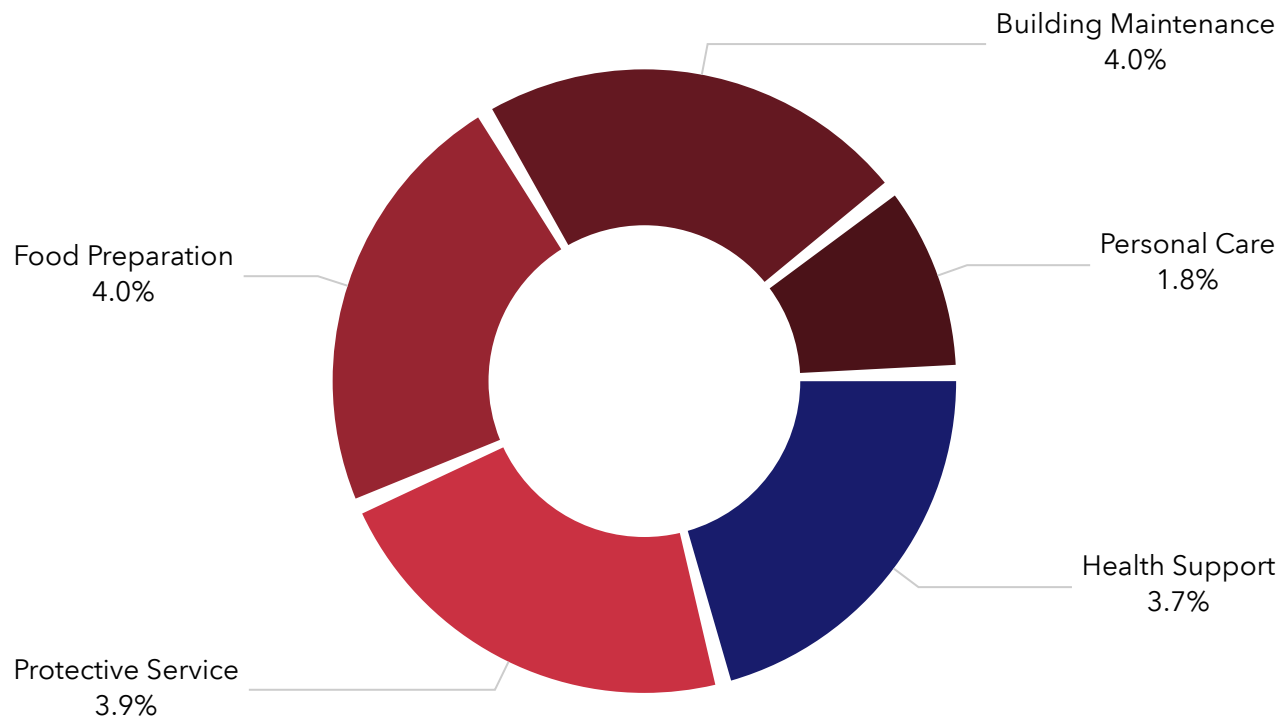

Dots show comparison to

Tennessee

Community Summary2 (Esri 2025)

Lauderdale County, TN (Lauderdale Co...)

Lauderdale County, TN (47097)

Geography: County

Prepared by WTIA

Services