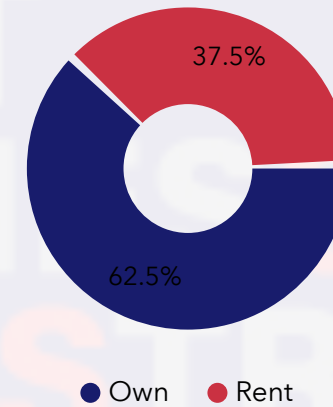

17.3%
Services

38.9%
Blue Collar

43.8%
White Collar

Mortgage as Percent of Salary

Age Profile: 5 Year Increments

Home Ownership

Housing: Year Built

Home Value