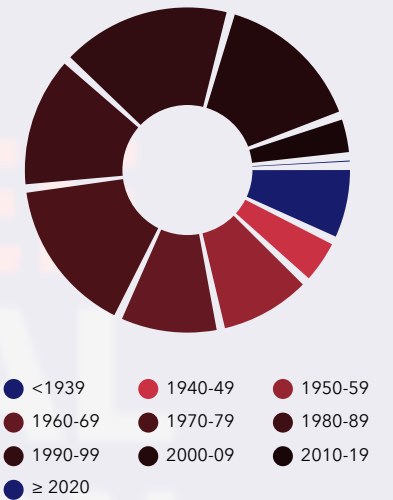

17.3%
Services

38.9%
Blue Collar

43.8%
White Collar

Mortgage as Percent of Salary

Age Profile: 5 Year Increments

Home Ownership

Housing: Year Built

Home Value