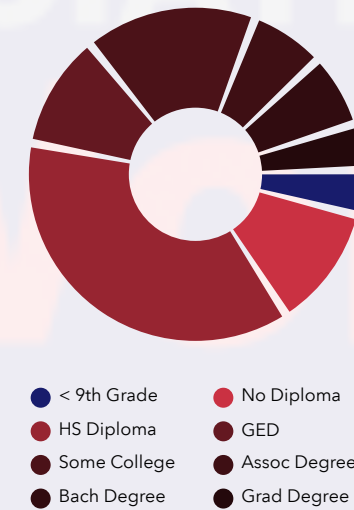

Educational Attainment