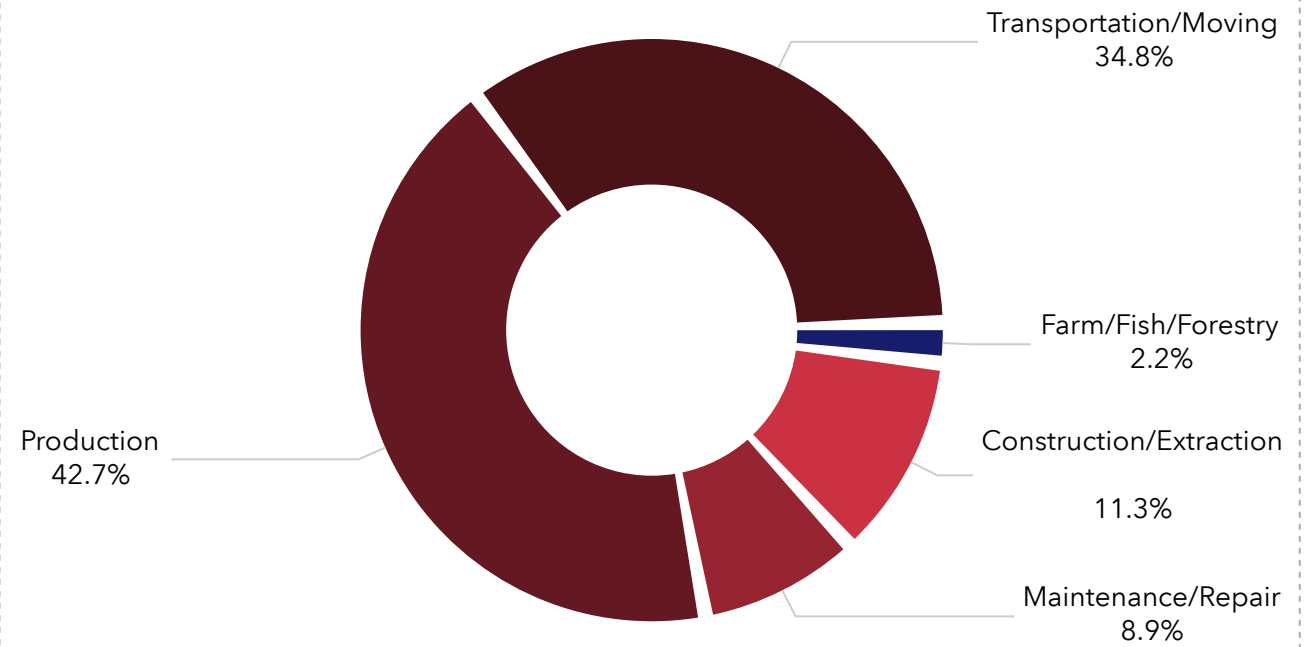

Blue Collar