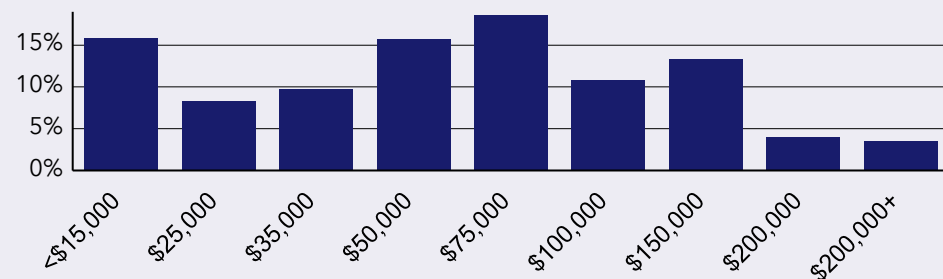

Household Income