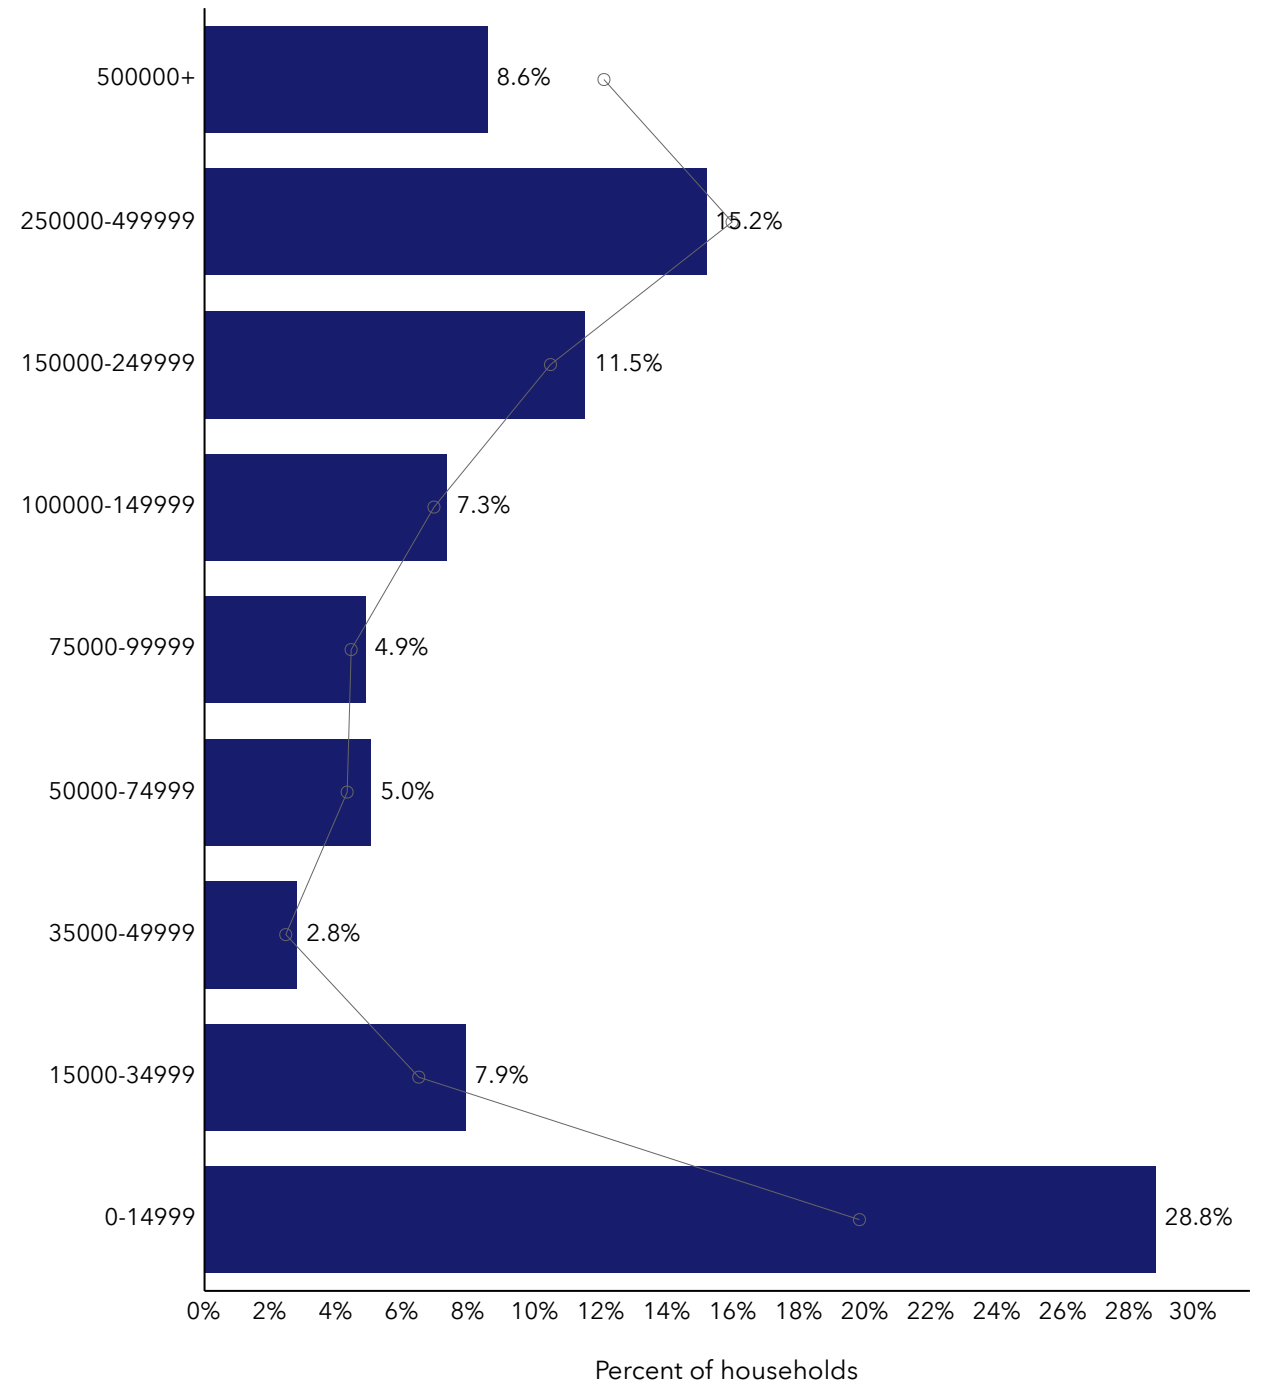

Lauderdale County, TN (47097)

Geography: County

Prepared by WTIA

Age Pyramid

Dots show comparison to

Tennessee

Net Worth (%)

Percent of households