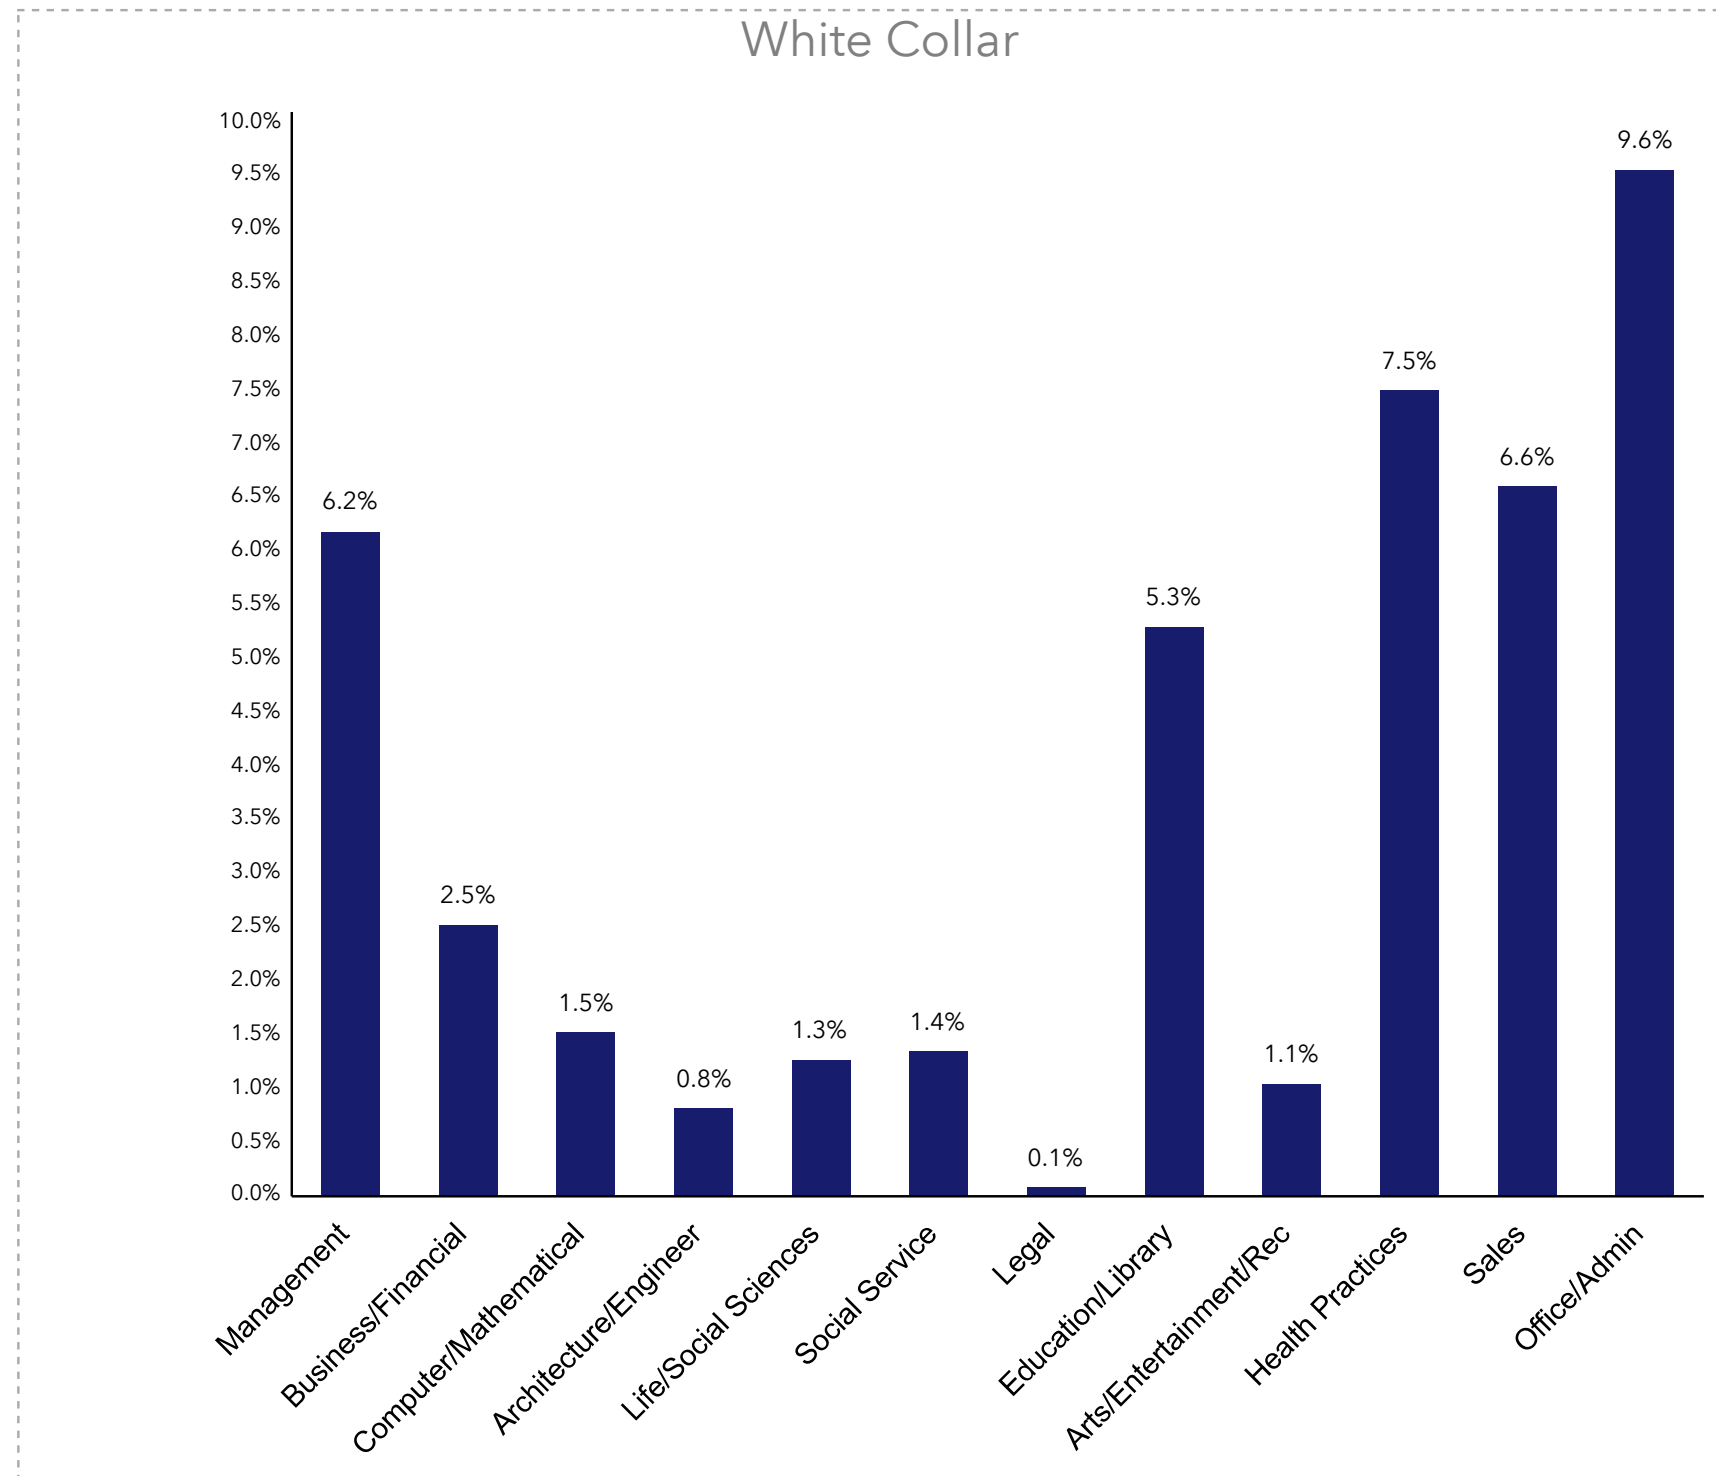

Blue Collar

Community Summary2 (Esri 2025)

Lauderdale County, TN (Lauderdale Co...)

Lauderdale County, TN (47097)

Geography: County

Prepared by WTIA

Source: This infographic contains data provided by Esri (2025), ACS (2019-2023).