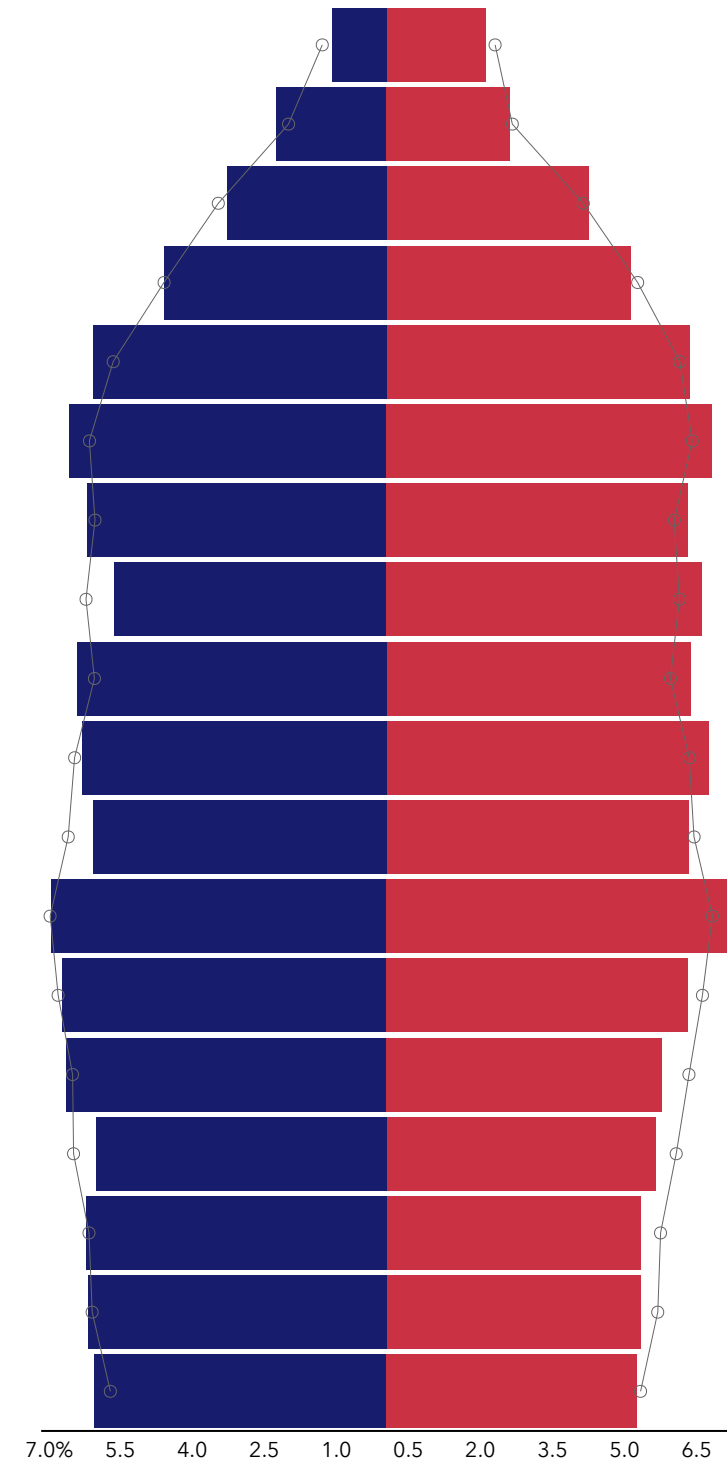

Community Summary2 (Esri 2025)

Lauderdale County, TN (Lauderdale Co...)

Lauderdale County, TN (47097)

Geography: County

Prepared by WTIA

COMMUNITY SUMMARY

Lauderdale County, TN
Geography: County

24,372	-0.59%	2.38	55.2	40.8	\$50,326	\$149,221	\$102,803	20.7%	60.4%	18.9%
Population Total	Population Growth	Average HH Size	Diversity Index	Median Age	Median HH Income	Median Home Value	Median Net Worth	Age <18	Age 18-64	Age 65+

17.3%
Services

38.9%
Blue Collar

43.8%
White Collar

Mortgage as Percent of Salary

Age Profile: 5 Year Increments

Home Ownership

Housing: Year Built

Home Value

Household Income

Educational Attainment

Commute Time: Minutes

Source: This infographic contains data provided by Esri (2025), ACS (2019-2023).

© 2026 Esri

Community Summary2 (Esri 2025)

Lauderdale County, TN (Lauderdale Co...)

Lauderdale County, TN (47097)

Geography: County

Prepared by WTIA

Age Pyramid

Dots show comparison to

Tennessee

Net Worth (%)

Percent of households