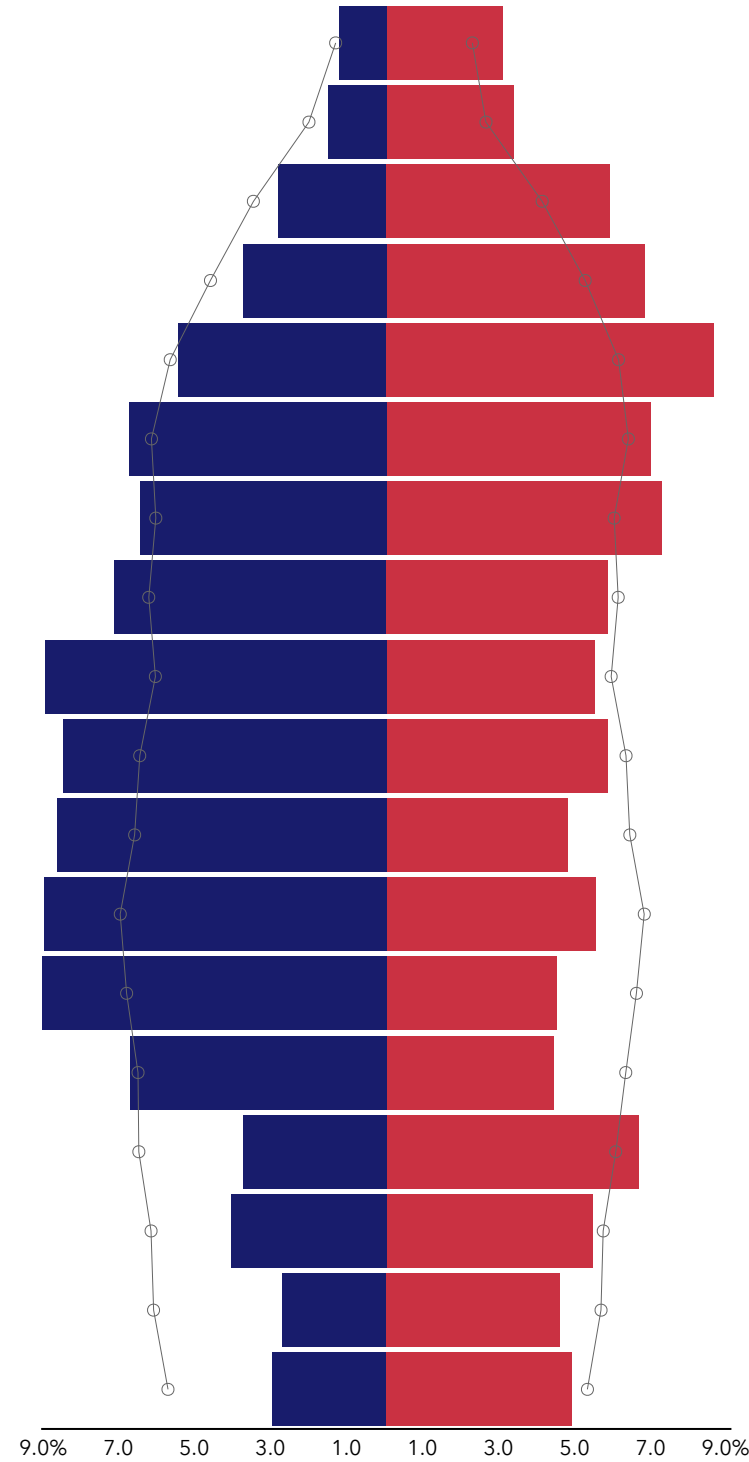

Community Summary2 (Esri 2025)

Lake County, TN (Lake County, ...)

Lake County, TN (47095)

Geography: County

Prepared by WTIA

COMMUNITY SUMMARY

Lake County, TN
Geography: County

6,369	-1.80%	2.19	49.5	43.6	\$37,371	\$153,553	\$27,830	14.8%	65.1%	20.0%
Population Total	Population Growth	Average HH Size	Diversity Index	Median Age	Median HH Income	Median Home Value	Median Net Worth	Age <18	Age 18-64	Age 65+

Household Income

Educational Attainment

Commute Time: Minutes

Dots show comparison to

Source: This infographic contains data provided by Esri (2025), ACS (2019-2023).

© 2026 Esri

Source: This infographic contains data provided by Esri (2025), ACS (2019-2023).

©2026 Esri

Page 1 of 4

March 18, 2026

Community Summary2 (Esri 2025)

Lake County, TN (Lake County, ...)

Lake County, TN (47095)

Geography: County

Prepared by WTIA

Age Pyramid

Dots show comparison to

Tennessee

Net Worth (%)

Percent of households

Dots show comparison to

Tennessee

Community Summary2 (Esri 2025)