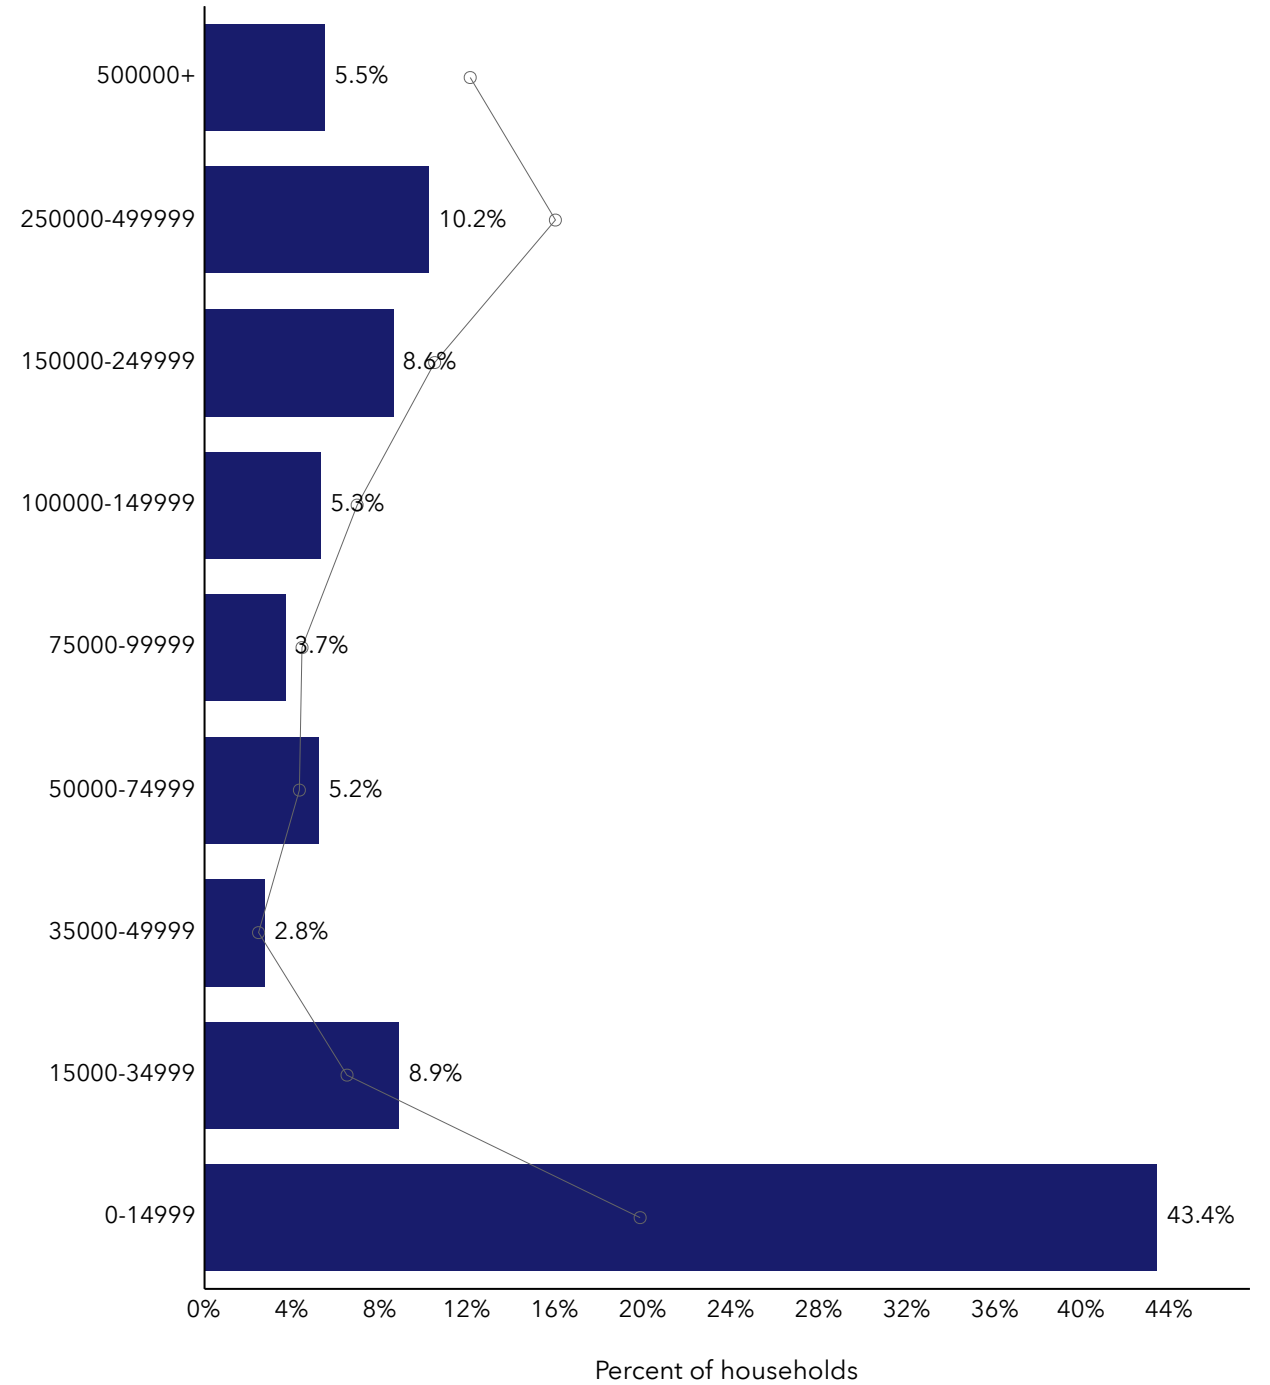

Household Income

Educational Attainment

Commute Time: Minutes

Dots show comparison to

Source: This infographic contains data provided by Esri (2025), ACS (2019-2023).

© 2026 Esri

Source: This infographic contains data provided by Esri (2025), ACS (2019-2023).

Age Pyramid

Dots show comparison to

Tennessee

Net Worth (%)

Percent of households

Dots show comparison to

Tennessee

Community Summary2 (Esri 2025)