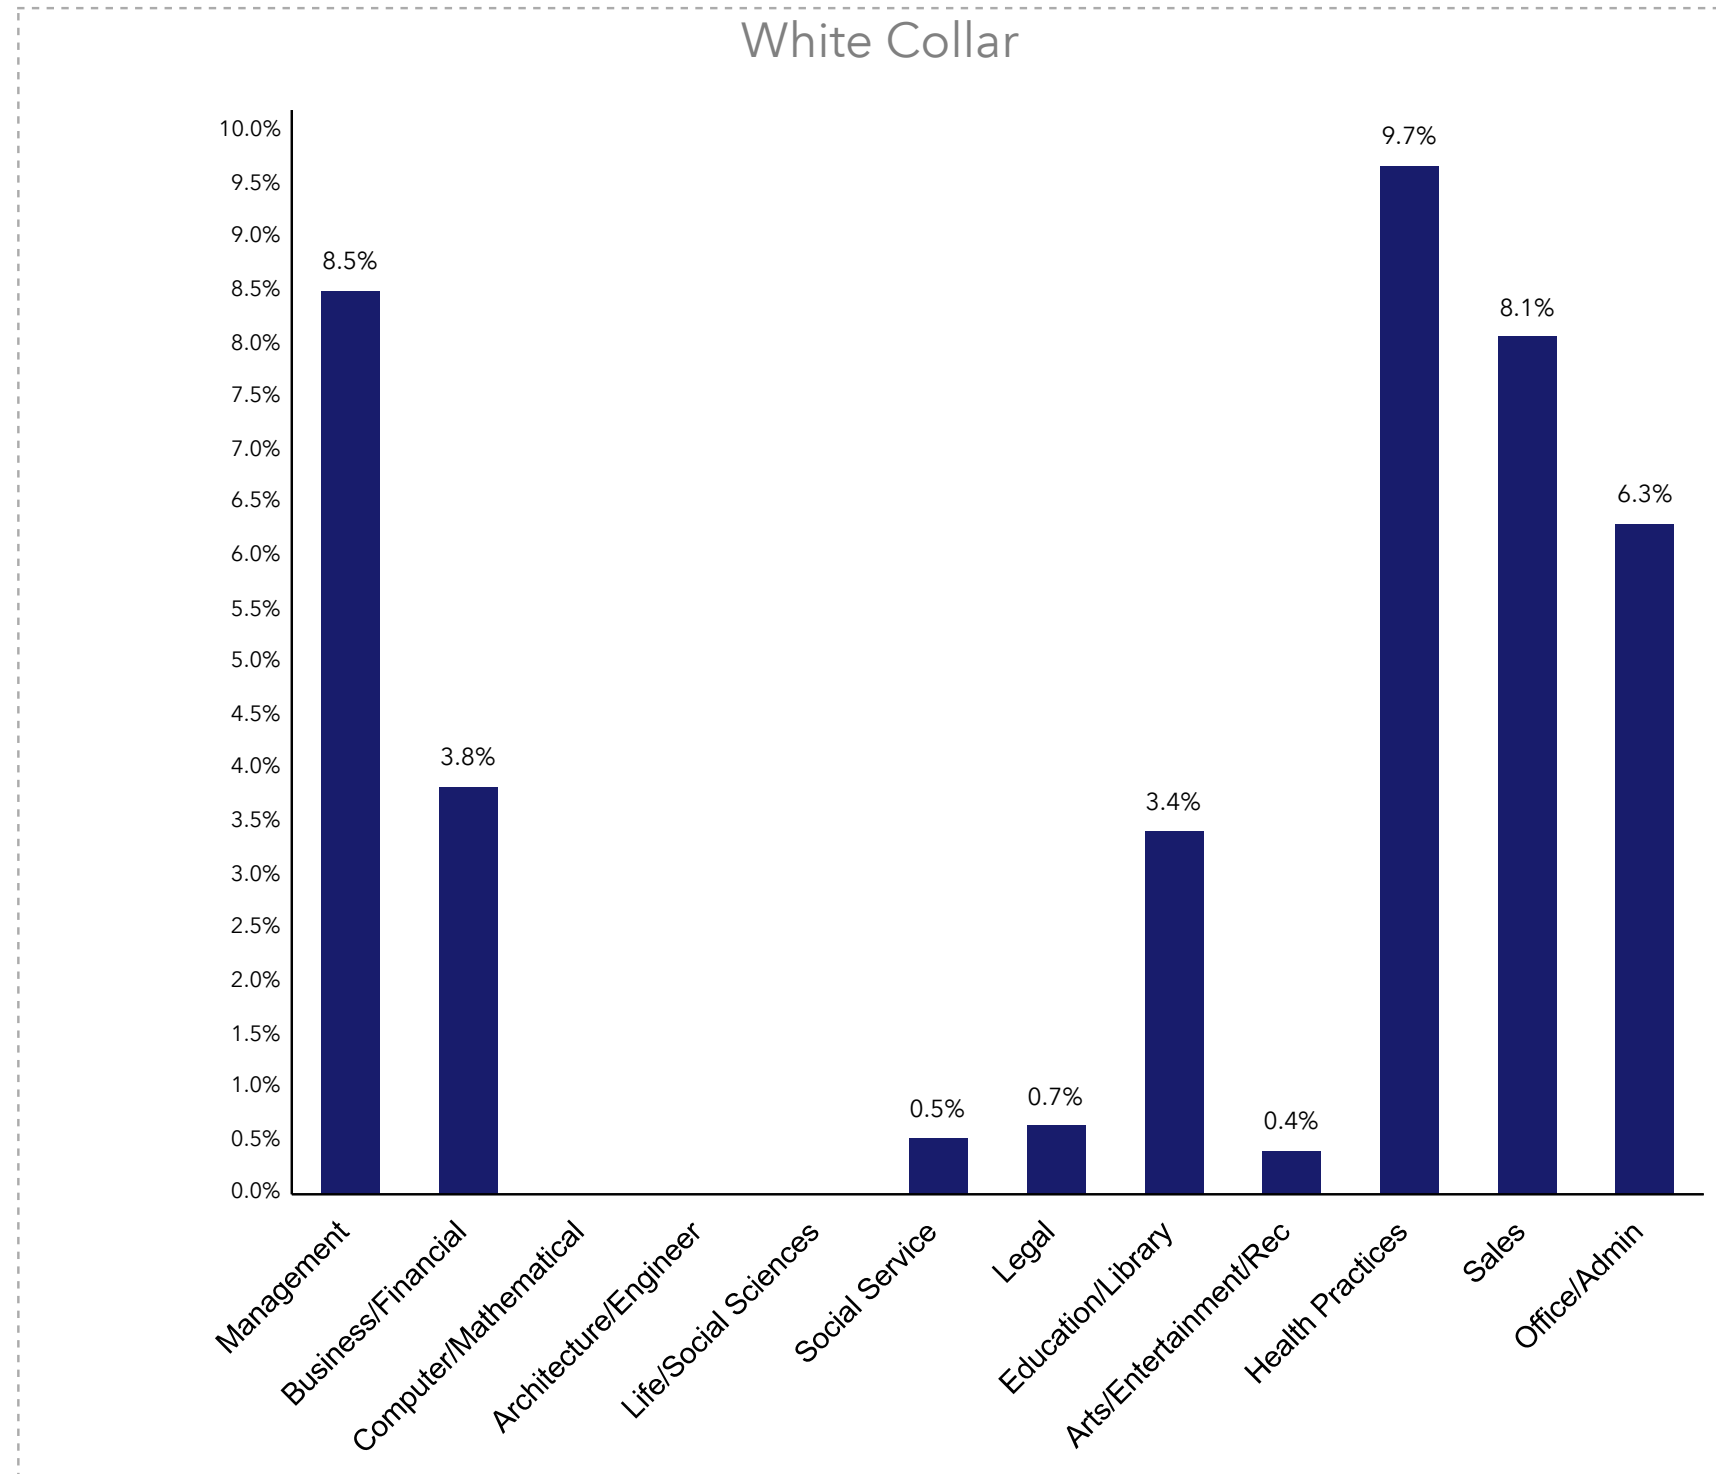

Community Summary2 (Esri 2025)

Lake County, TN (Lake County, ...)

Lake County, TN (47095)

Geography: County

Prepared by WTIA

Source: This infographic contains data provided by Esri (2025), ACS (2019-2023).