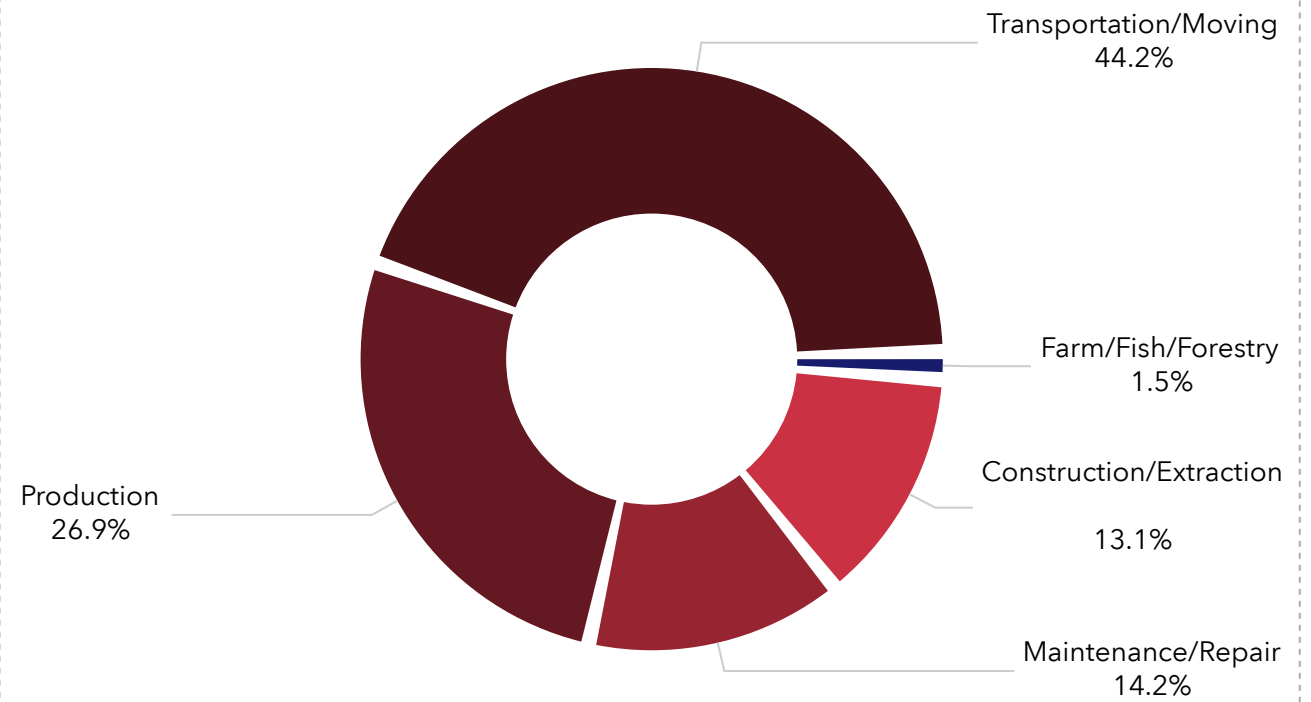

Lake County, TN (Lake County, ...)

Lake County, TN (47095)

Geography: County

Prepared by WTIA

Services

Blue Collar

Community Summary2 (Esri 2025)

Lake County, TN (Lake County, ...)