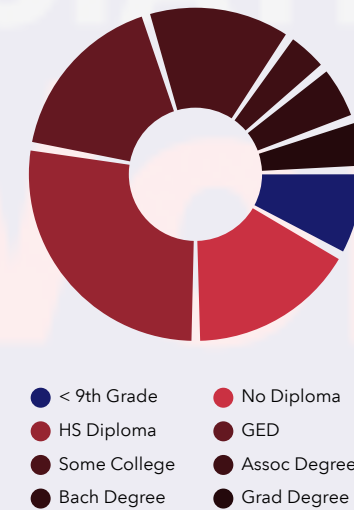

Community Summary2 (Esri 2025)

Lake County, TN (Lake County, ...)

Lake County, TN (47095)

Geography: County

Prepared by WTIA

COMMUNITY SUMMARY

Lake County, TN
Geography: County

6,369	-1.80%	2.19	49.5	43.6	\$37,371	\$153,553	\$27,830	14.8%	65.1%	20.0%
Population Total	Population Growth	Average HH Size	Diversity Index	Median Age	Median HH Income	Median Home Value	Median Net Worth	Age <18	Age 18-64	Age 65+

32.0%
Services

26.5%
Blue Collar

41.4%
White Collar

Mortgage as Percent of Salary

Age Profile: 5 Year Increments

Home Ownership

Housing: Year Built

Home Value

Household Income

Educational Attainment

Commute Time: Minutes

Dots show comparison to

Source: This infographic contains data provided by Esri (2025), ACS (2019-2023).

© 2026 Esri

Source: This infographic contains data provided by Esri (2025), ACS (2019-2023).

Lake County, TN (47095)

Geography: County

Prepared by WTIA

Source: This infographic contains data provided by Esri (2025), ACS (2019-2023).