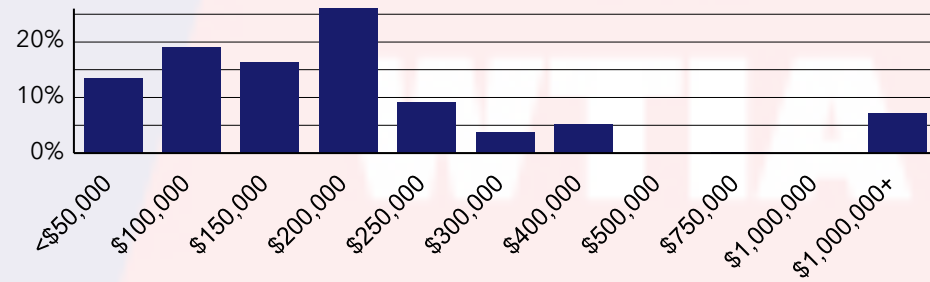

32.0%
Services

26.5%
Blue Collar

41.4%
White Collar

Mortgage as Percent of Salary

Age Profile: 5 Year Increments

Home Ownership

Housing: Year Built

Home Value