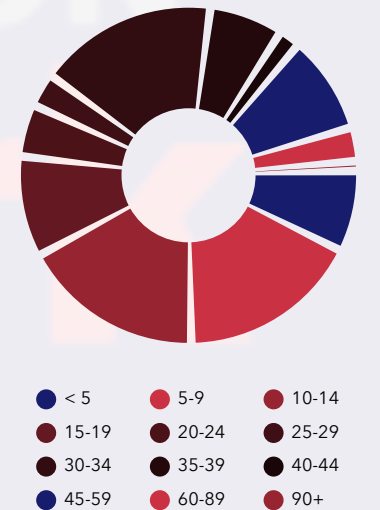

Community Summary2 (Esri 2025)

Lake County, TN (Lake County, ...)

Lake County, TN (47095)

Geography: County

Prepared by WTIA

COMMUNITY SUMMARY

Lake County, TN
Geography: County

6,369	-1.80%	2.19	49.5	43.6	\$37,371	\$153,553	\$27,830	14.8%	65.1%	20.0%
Population Total	Population Growth	Average HH Size	Diversity Index	Median Age	Median HH Income	Median Home Value	Median Net Worth	Age <18	Age 18-64	Age 65+

32.0%
Services

26.5%
Blue Collar

41.4%
White Collar

Mortgage as Percent of Salary

Age Profile: 5 Year Increments

Home Ownership

Housing: Year Built

Home Value

Household Income

Educational Attainment

Commute Time: Minutes

Dots show comparison to

Source: This infographic contains data provided by Esri (2025), ACS (2019-2023).

© 2026 Esri

Source: This infographic contains data provided by Esri (2025), ACS (2019-2023).

Lake County, TN (47095)

Geography: County

Prepared by WTIA

Source: This infographic contains data provided by Esri (2025), ACS (2019-2023).