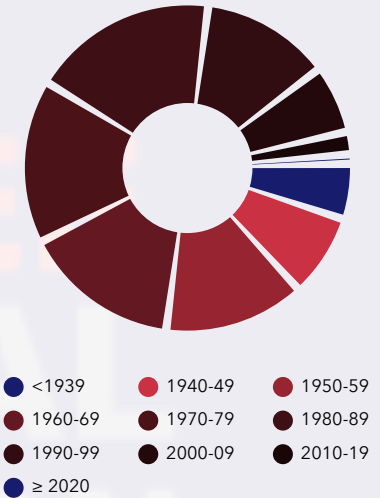

Community Summary2 (Esri 2025)

Lake County, TN (Lake County, ...)

Lake County, TN (47095)

Geography: County

Prepared by WTIA

COMMUNITY SUMMARY

Lake County, TN
Geography: County

6,369	-1.80%	2.19	49.5	43.6	\$37,371	\$153,553	\$27,830	14.8%	65.1%	20.0%
Population Total	Population Growth	Average HH Size	Diversity Index	Median Age	Median HH Income	Median Home Value	Median Net Worth	Age <18	Age 18-64	Age 65+

32.0%
Services

26.5%
Blue Collar

41.4%
White Collar

Mortgage as Percent of Salary

Age Profile: 5 Year Increments

Home Ownership

Housing: Year Built

Home Value

Household Income

Educational Attainment

Commute Time: Minutes

Dots show comparison to

Source: This infographic contains data provided by Esri (2025), ACS (2019-2023).

© 2026 Esri

Source: This infographic contains data provided by Esri (2025), ACS (2019-2023).