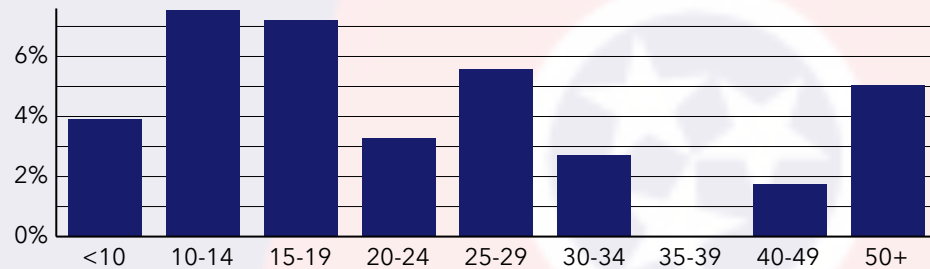

32.0%
Services

26.5%
Blue Collar

41.4%
White Collar

Mortgage as Percent of Salary

Age Profile: 5 Year Increments

Home Ownership

Housing: Year Built

Home Value

Household Income

Educational Attainment

Commute Time: Minutes

Dots show comparison to

Source: This infographic contains data provided by Esri (2025), ACS (2019-2023).

© 2026 Esri

Source: This infographic contains data provided by Esri (2025), ACS (2019-2023).