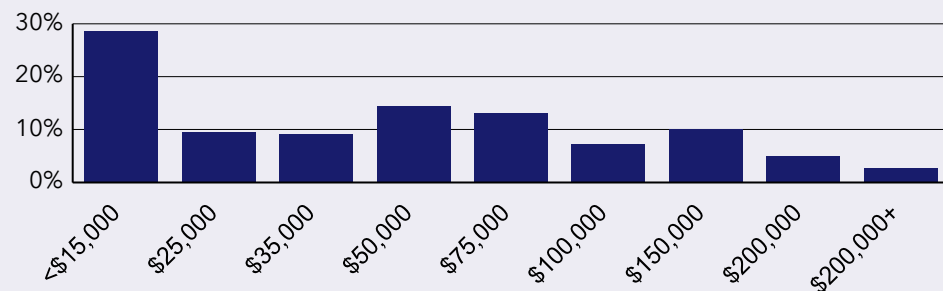

32.0%
Services

26.5%
Blue Collar

41.4%
White Collar

Mortgage as Percent of Salary

Age Profile: 5 Year Increments

Home Ownership

Housing: Year Built

Home Value

Household Income

Educational Attainment

Commute Time: Minutes

Dots show comparison to

Source: This infographic contains data provided by Esri (2025), ACS (2019-2023).

© 2026 Esri

Source: This infographic contains data provided by Esri (2025), ACS (2019-2023).