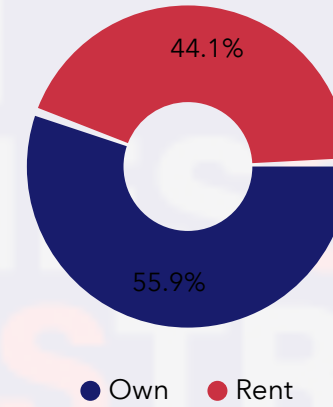

32.0%
Services

26.5%
Blue Collar

41.4%
White Collar

Mortgage as Percent of Salary

Age Profile: 5 Year Increments

Home Ownership

Housing: Year Built

Home Value