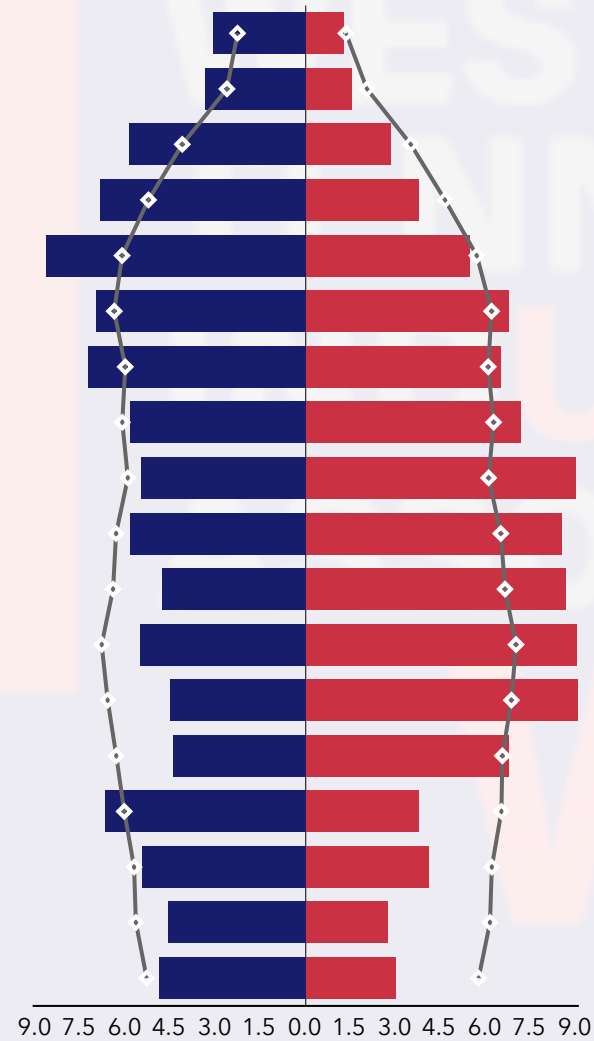

Community Summary2 (Esri 2025)

Lake County, TN (Lake County, ...)

Lake County, TN (47095)

Geography: County

Prepared by WTIA

COMMUNITY SUMMARY

Lake County, TN
Geography: County

6,369	-1.80%	2.19	49.5	43.6	\$37,371	\$153,553	\$27,830	14.8%	65.1%	20.0%
Population Total	Population Growth	Average HH Size	Diversity Index	Median Age	Median HH Income	Median Home Value	Median Net Worth	Age <18	Age 18-64	Age 65+

32.0%
Services

26.5%
Blue Collar

41.4%
White Collar

Mortgage as Percent of Salary

Age Profile: 5 Year Increments

Home Ownership

Housing: Year Built

Home Value

Household Income

Educational Attainment

Commute Time: Minutes

Dots show comparison to

Source: This infographic contains data provided by Esri (2025), ACS (2019-2023).

© 2026 Esri

Source: This infographic contains data provided by Esri (2025), ACS (2019-2023).

©2026 Esri

Page 1 of 4

March 18, 2026

Community Summary2 (Esri 2025)

Lake County, TN (Lake County, ...)

Lake County, TN (47095)

Geography: County

Prepared by WTIA