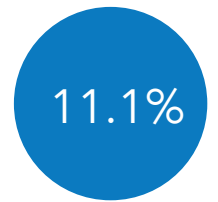

42.0

Median Age

\$46,623

Median Household Income

EDUCATION

17%

No High School Diploma

40%

7,929

Total Employees

EMPLOYMENT

54%

White Collar

35%

Blue Collar

Services

11%

11.1%

Unemployment Rate

INCOME

\$46,623

Median Household Income

\$23,558

Per Capita Income