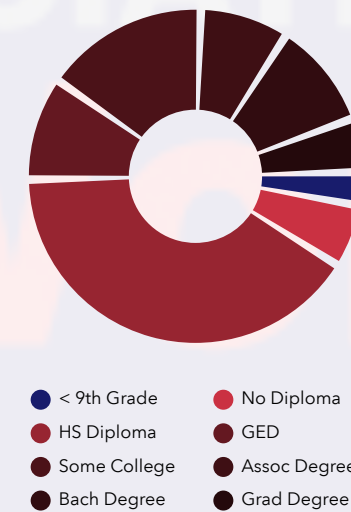

Educational Attainment