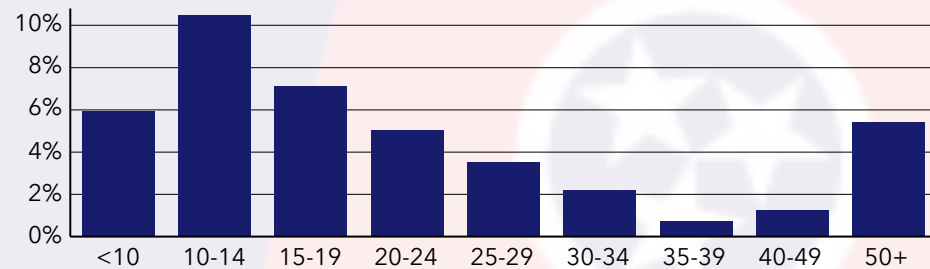

19.5%
Services

30.8%
Blue Collar

49.7%
White Collar

Mortgage as Percent of Salary

Age Profile: 5 Year Increments

Home Ownership

Housing: Year Built

Home Value

Household Income

Educational Attainment

Commute Time: Minutes

Source: This infographic contains data provided by Esri (2025), ACS (2019-2023).

© 2026 Esri

Source: This infographic contains data provided by Esri (2025), ACS (2019-2023).