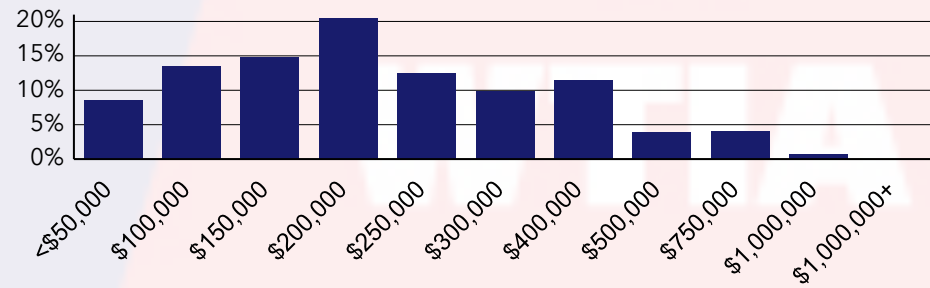

19.5%
Services

30.8%
Blue Collar

49.7%
White Collar

Mortgage as Percent of Salary

Age Profile: 5 Year Increments

Home Ownership

Housing: Year Built

Home Value