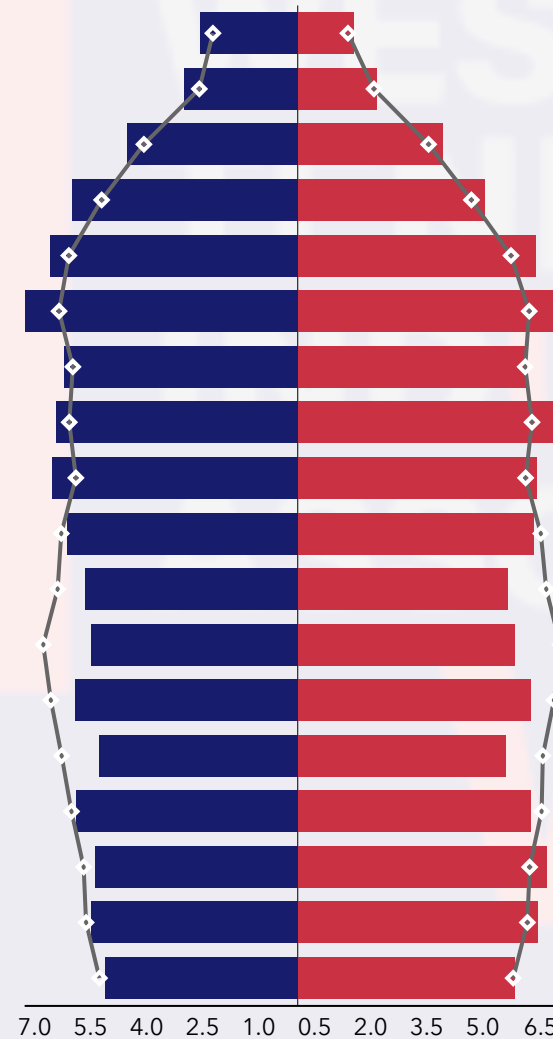

Community Summary2 (Esri 2025)

Henderson County, TN (Henderson Cou...)

Henderson County, TN (47077)

Geography: County

Prepared by WTIA

COMMUNITY SUMMARY

Henderson County, TN
Geography: County

27,809	-0.02%	2.35	30.5	42.9	\$54,651	\$178,129	\$139,587	21.2%	57.9%	20.8%
Population Total	Population Growth	Average HH Size	Diversity Index	Median Age	Median HH Income	Median Home Value	Median Net Worth	Age <18	Age 18-64	Age 65+

19.5%
Services

30.8%
Blue Collar

49.7%
White Collar

Mortgage as Percent of Salary

Age Profile: 5 Year Increments

Home Ownership

Housing: Year Built

Home Value