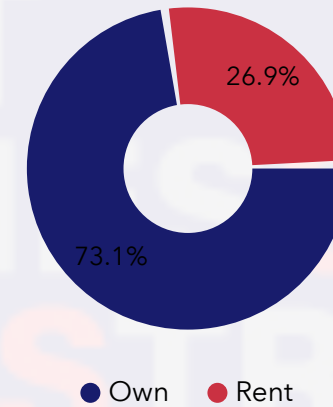

19.5%
Services

30.8%
Blue Collar

49.7%
White Collar

Mortgage as Percent of Salary

Age Profile: 5 Year Increments

Home Ownership

Housing: Year Built

Home Value