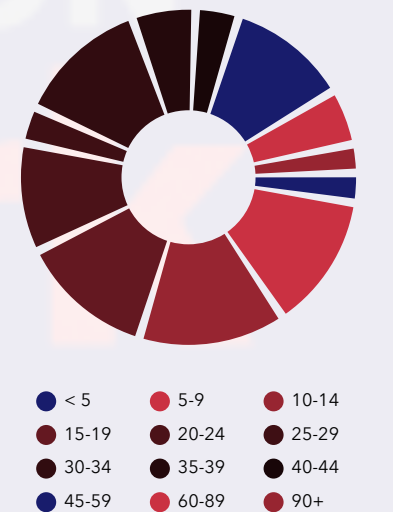

Commute Time: Minutes

Source: This infographic contains data provided by Esri (2025), ACS (2019-2023).

© 2026 Esri

Source: This infographic contains data provided by Esri (2025), ACS (2019-2023).

©2026 Esri

Page 1 of 4

March 18, 2026