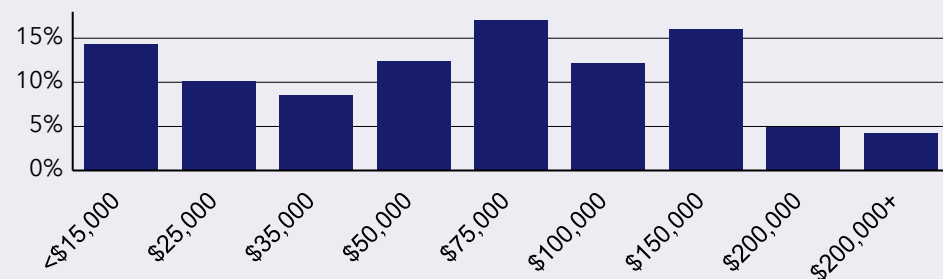

Household Income