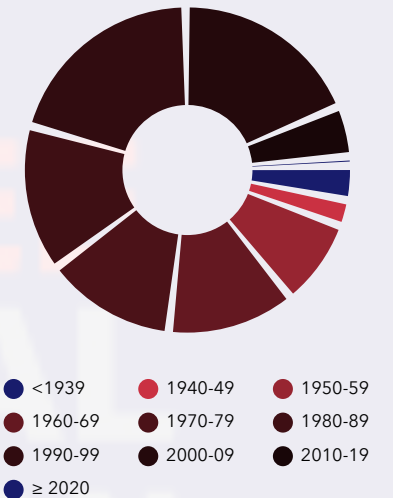

19.5%
Services

30.8%
Blue Collar

49.7%
White Collar

Mortgage as Percent of Salary

Age Profile: 5 Year Increments

Home Ownership

Housing: Year Built

Home Value