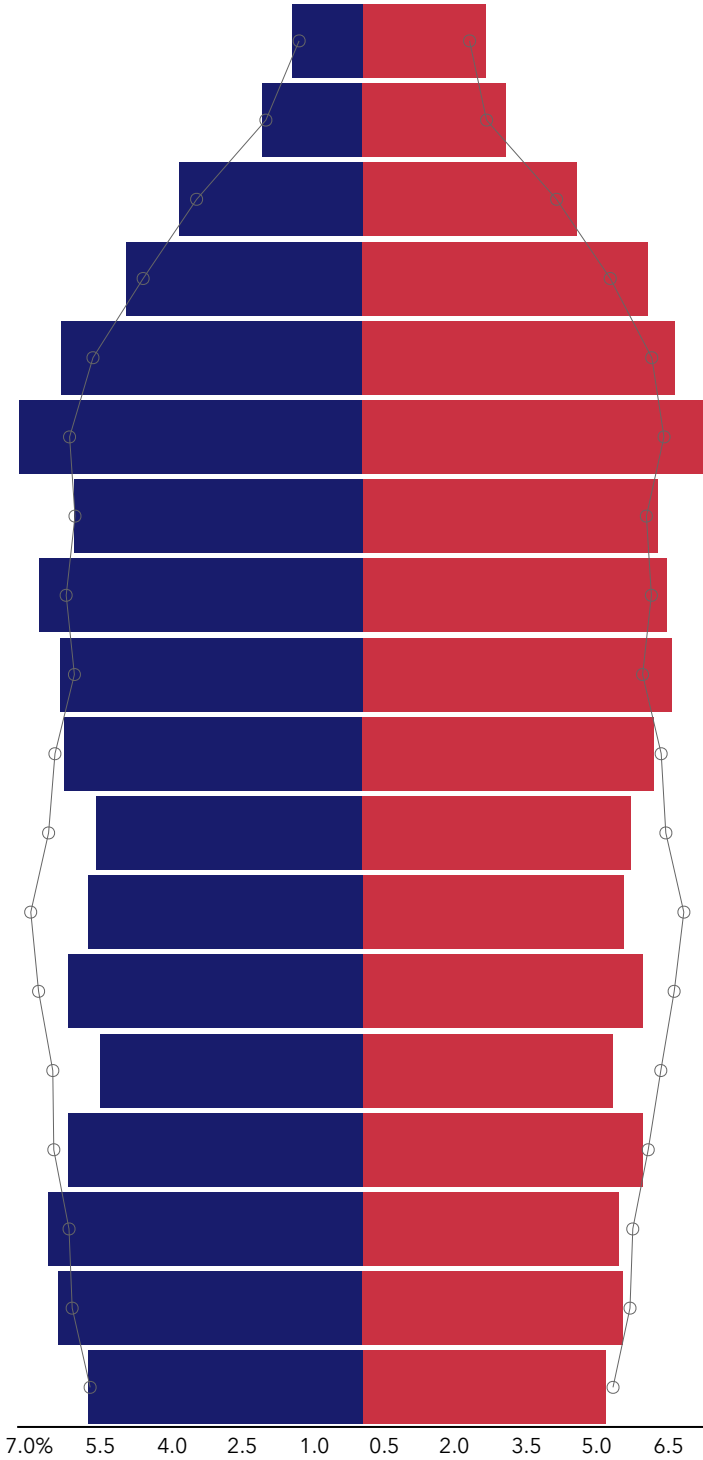

Community Summary2 (Esri 2025)

Henderson County, TN (Henderson Cou...)

Henderson County, TN (47077)

Geography: County

Prepared by WTIA

COMMUNITY SUMMARY

Henderson County, TN
Geography: County

27,809	-0.02%	2.35	30.5	42.9	\$54,651	\$178,129	\$139,587	21.2%	57.9%	20.8%
Population Total	Population Growth	Average HH Size	Diversity Index	Median Age	Median HH Income	Median Home Value	Median Net Worth	Age <18	Age 18-64	Age 65+

19.5%
Services

30.8%
Blue Collar

49.7%
White Collar

Mortgage as Percent of Salary

Age Profile: 5 Year Increments

Home Ownership

Housing: Year Built

Home Value

©2026 Esri

Page 1 of 4

March 18, 2026

Community Summary2 (Esri 2025)

Henderson County, TN (Henderson Cou...)

Henderson County, TN (47077)

Geography: County

Prepared by WTIA

Age Pyramid

Dots show comparison to

Tennessee

Net Worth (%)

Percent of households

Dots show comparison to

Tennessee

Community Summary2 (Esri 2025)