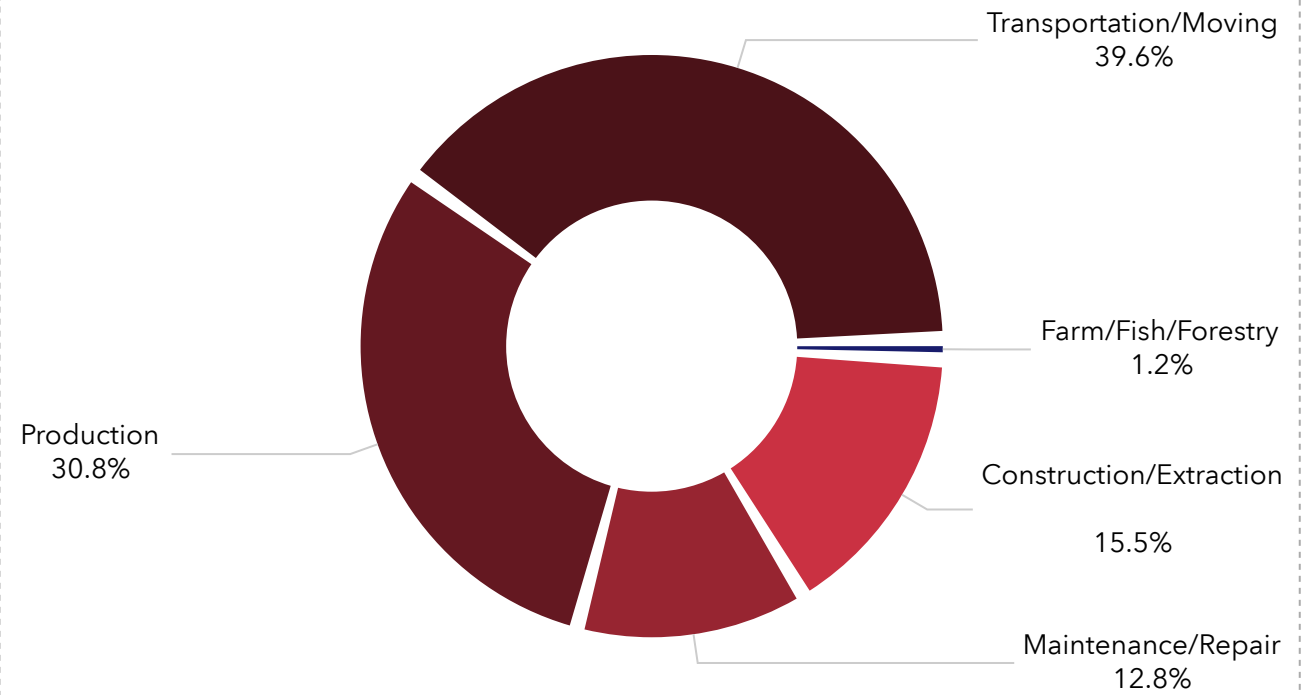

Henderson County, TN (Henderson Cou...)

Henderson County, TN (47077)

Geography: County

Prepared by WTIA

Services

Blue Collar

Community Summary2 (Esri 2025)

Henderson County, TN (Henderson Cou...)