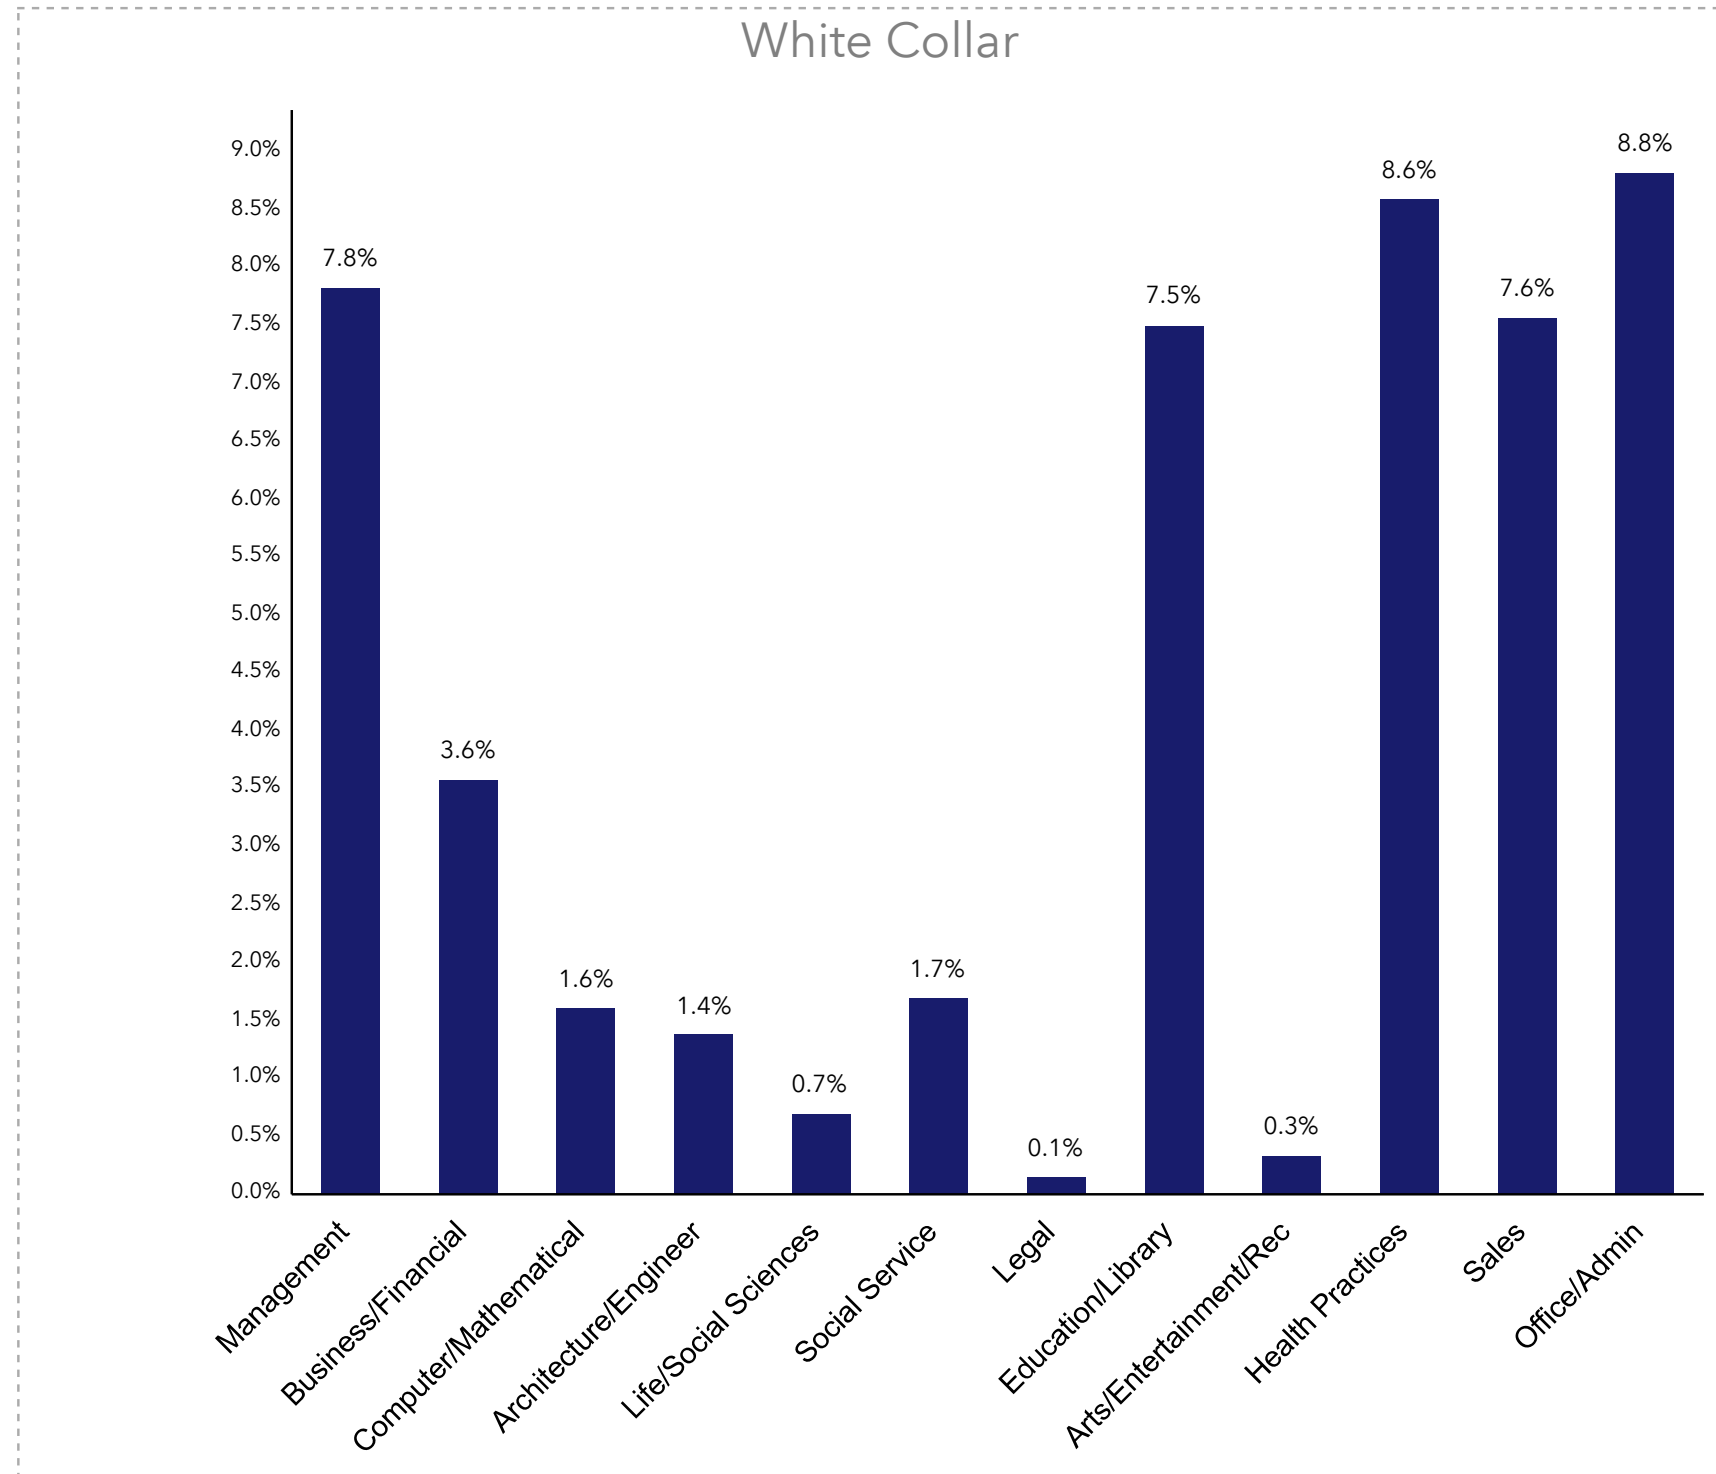

Community Summary2 (Esri 2025)

Henderson County, TN (Henderson Cou...)

Henderson County, TN (47077)

Geography: County

Prepared by WTIA

Source: This infographic contains data provided by Esri (2025), ACS (2019-2023).