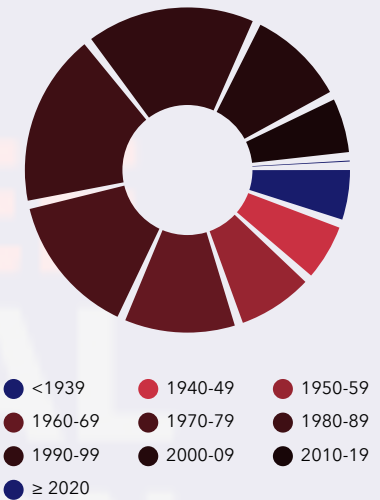

22.1%  
Services

36.1%  
Blue Collar

41.8%  
White Collar

Mortgage as Percent of Salary

Age Profile: 5 Year Increments

Home Ownership

Housing: Year Built

Home Value