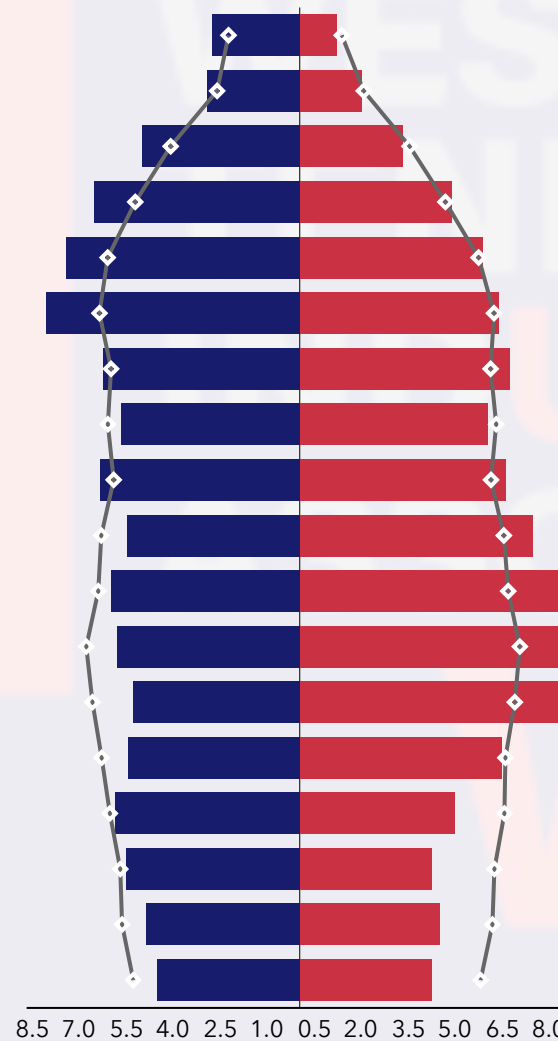

# Community Summary2 (Esri 2025)

Hardeman County, TN (Hardeman Coun...)

Hardeman County, TN (47069)

Geography: County

Prepared by WTIA

## COMMUNITY SUMMARY

Hardeman County, TN  
Geography: County

25,262	-0.15%	2.33	56.0	42.3	\$47,374	\$139,329	\$122,645	16.9%	62.5%	20.5%
Population Total	Population Growth	Average HH Size	Diversity Index	Median Age	Median HH Income	Median Home Value	Median Net Worth	Age <18	Age 18-64	Age 65+

22.1%  
Services

36.1%  
Blue Collar

41.8%  
White Collar

Mortgage as Percent of Salary

Age Profile: 5 Year Increments

Home Ownership

Housing: Year Built

Home Value

## Age Pyramid

Dots show comparison to

Tennessee