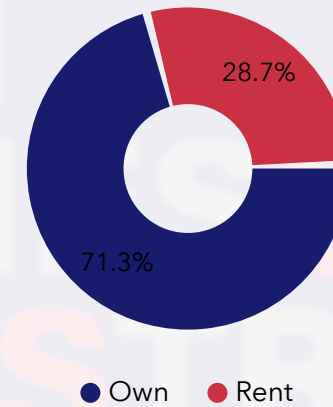

22.1%  
Services

36.1%  
Blue Collar

41.8%  
White Collar

Mortgage as Percent of Salary

Age Profile: 5 Year Increments

Home Ownership

Housing: Year Built

Home Value