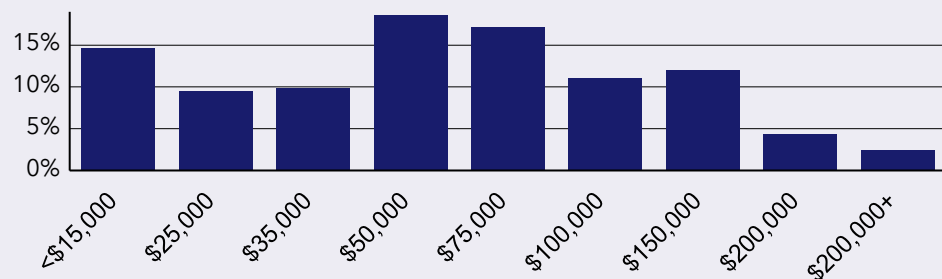

Household Income