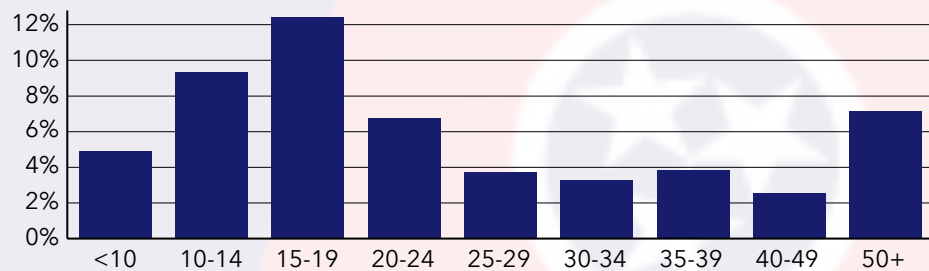

22.1%  
Services

36.1%  
Blue Collar

41.8%  
White Collar

Mortgage as Percent of Salary

Age Profile: 5 Year Increments

Home Ownership

Housing: Year Built

Home Value

Household Income

Educational Attainment

Commute Time: Minutes

Source: This infographic contains data provided by Esri (2025), ACS (2019-2023).

© 2026 Esri

Source: This infographic contains data provided by Esri (2025), ACS (2019-2023).