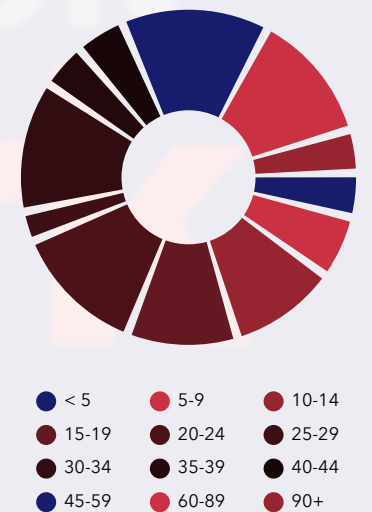

Commute Time: Minutes

Source: This infographic contains data provided by Esri (2025), ACS (2019-2023).

© 2026 Esri

Source: This infographic contains data provided by Esri (2025), ACS (2019-2023).

©2026 Esri

Page 1 of 4

March 18, 2026