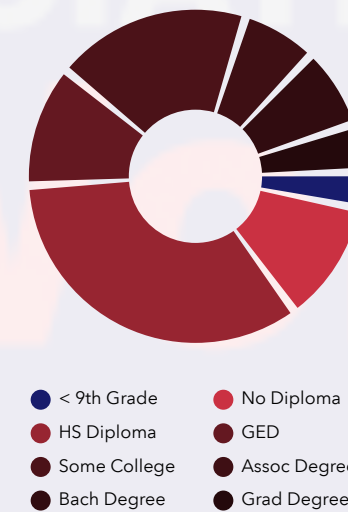

Educational Attainment