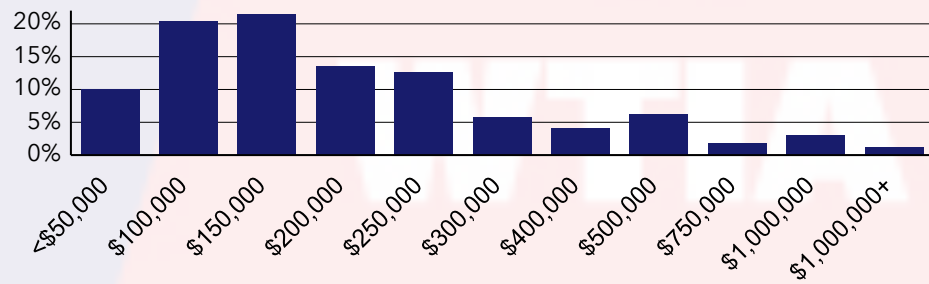

22.1%  
Services

36.1%  
Blue Collar

41.8%  
White Collar

Mortgage as Percent of Salary

Age Profile: 5 Year Increments

Home Ownership

Housing: Year Built

Home Value