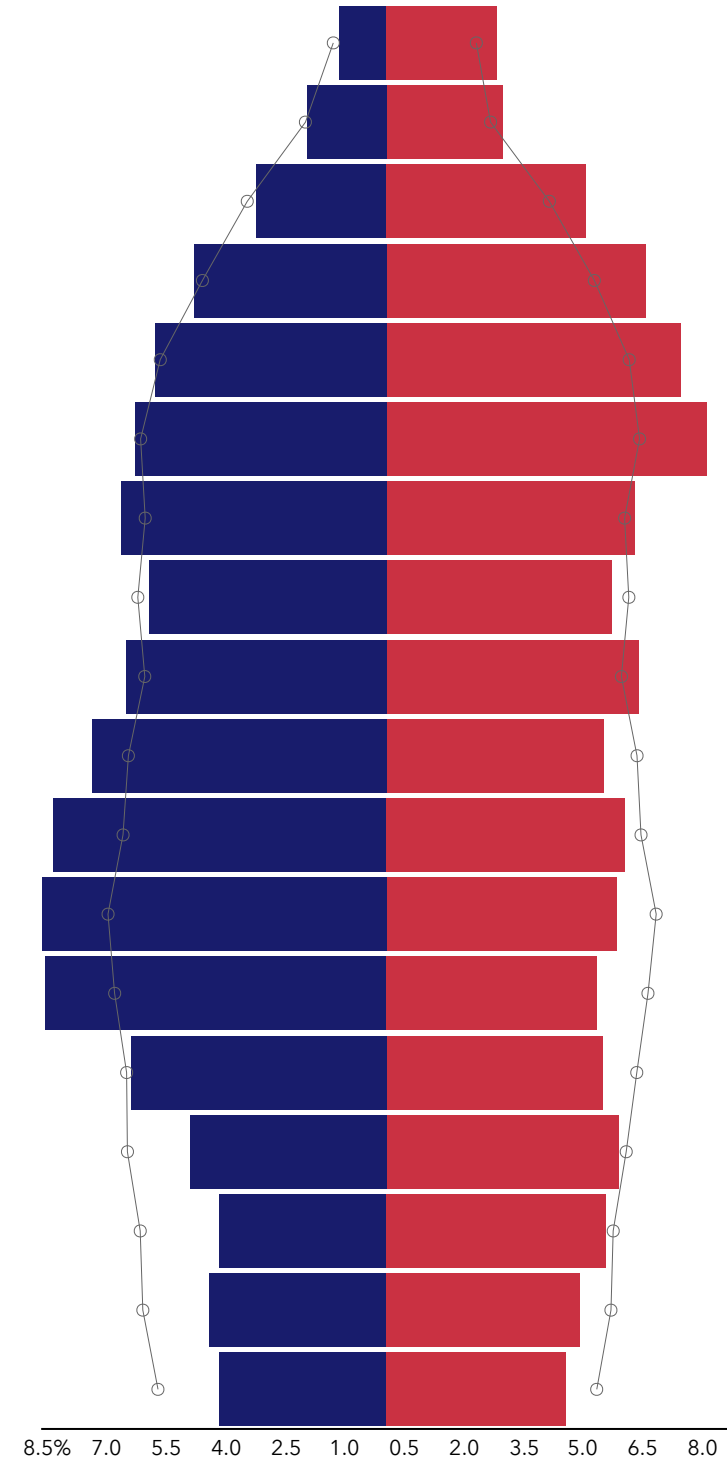

## COMMUNITY SUMMARY

Hardeman County, TN  
Geography: County

25,262	-0.15%	2.33	56.0	42.3	\$47,374	\$139,329	\$122,645	16.9%	62.5%	20.5%
Population Total	Population Growth	Average HH Size	Diversity Index	Median Age	Median HH Income	Median Home Value	Median Net Worth	Age <18	Age 18-64	Age 65+

22.1%  
Services

36.1%  
Blue Collar

41.8%  
White Collar

Mortgage as Percent of Salary

Age Profile: 5 Year Increments

Home Ownership

Housing: Year Built

Home Value

# Community Summary2 (Esri 2025)

Hardeman County, TN (Hardeman Coun...)

Hardeman County, TN (47069)

Geography: County

Prepared by WTIA

## Age Pyramid

Dots show comparison to

Tennessee