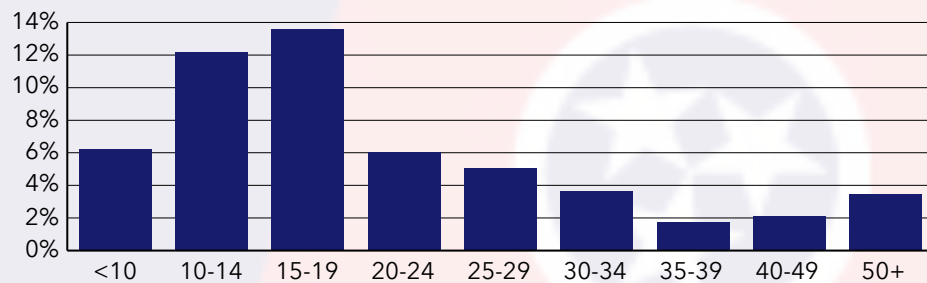

15.8%
Services

29.2%
Blue Collar

55.0%
White Collar

Mortgage as Percent of Salary

Age Profile: 5 Year Increments

Home Ownership

Housing: Year Built

Home Value