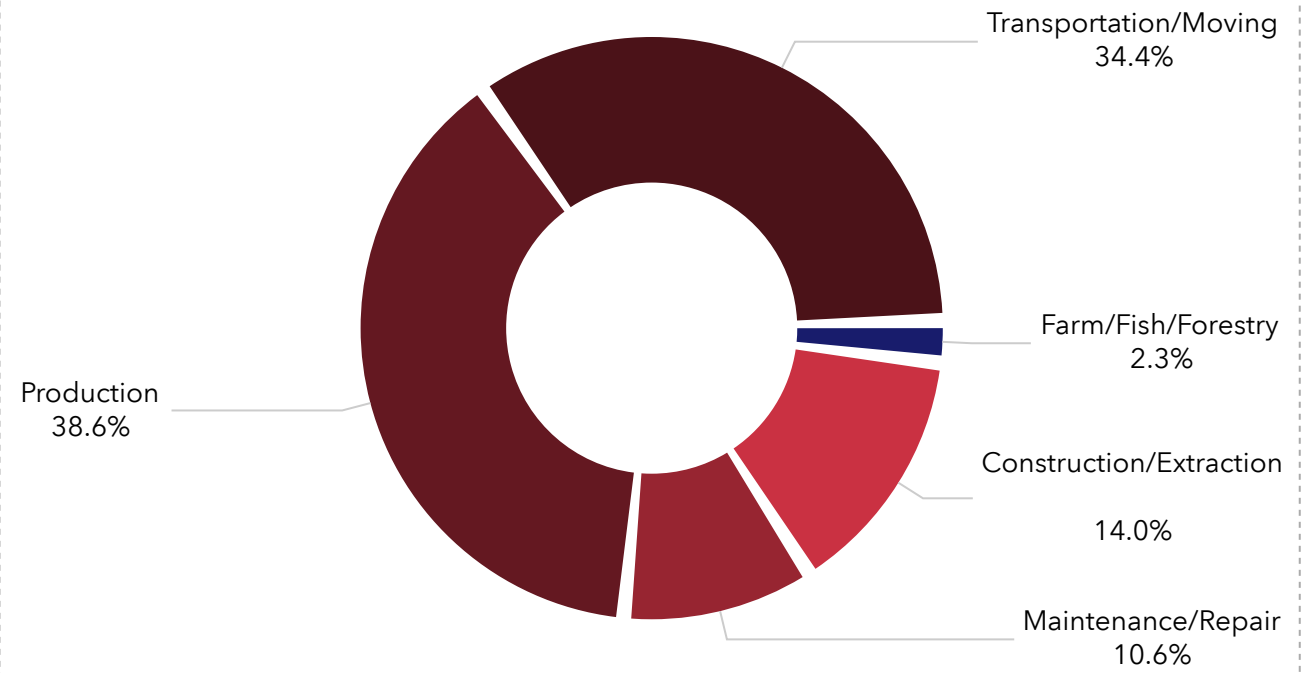

Gibson County, TN (Gibson County...)

Gibson County, TN (47053)

Geography: County

Prepared by WTIA

Services

Blue Collar

Community Summary2 (Esri 2025)

Gibson County, TN (Gibson County...)