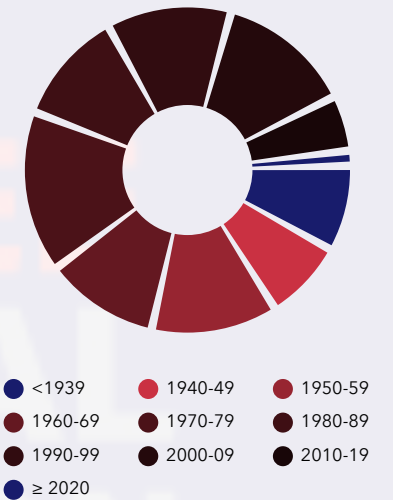

Community Summary2 (Esri 2025)

Gibson County, TN (Gibson County...)

Gibson County, TN (47053)

Geography: County

Prepared by WTIA

COMMUNITY SUMMARY

Gibson County, TN
Geography: County

51,425	0.37%	2.47	44.2	41.6	\$61,912	\$189,504	\$160,814	22.4%	57.1%	20.5%
Population Total	Population Growth	Average HH Size	Diversity Index	Median Age	Median HH Income	Median Home Value	Median Net Worth	Age <18	Age 18-64	Age 65+

15.8%
Services

29.2%
Blue Collar

55.0%
White Collar

Mortgage as Percent of Salary

Age Profile: 5 Year Increments

Home Ownership

Housing: Year Built

Home Value