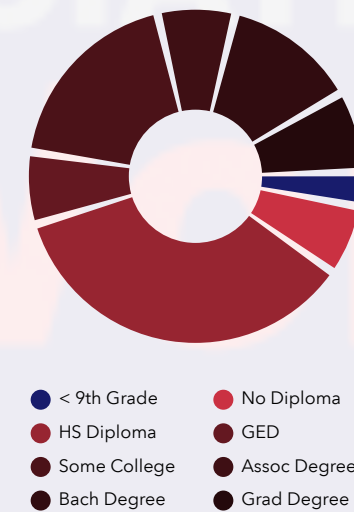

Educational Attainment