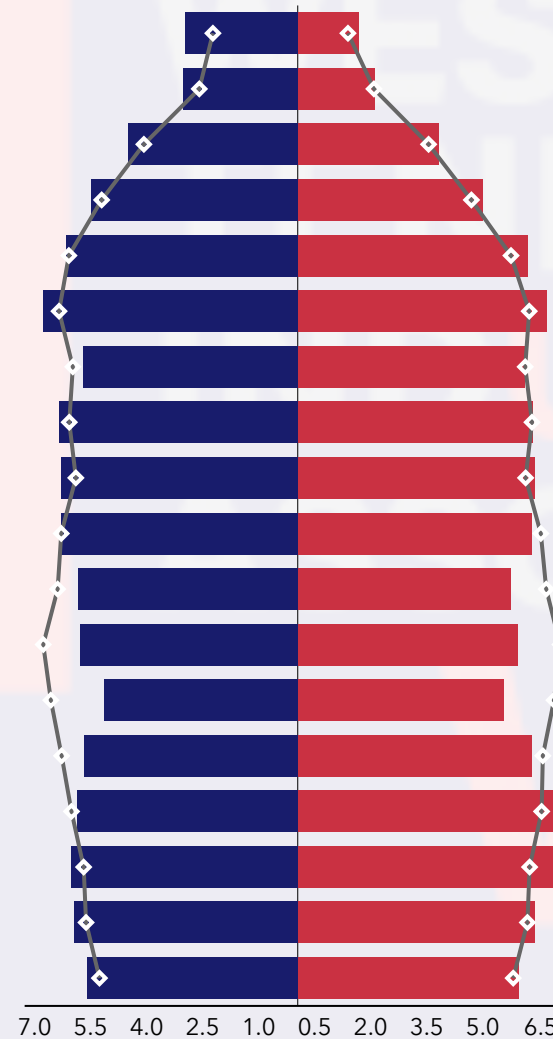

Community Summary2 (Esri 2025)

Gibson County, TN (Gibson County...)

Gibson County, TN (47053)

Geography: County

Prepared by WTIA

COMMUNITY SUMMARY

Gibson County, TN
Geography: County

51,425	0.37%	2.47	44.2	41.6	\$61,912	\$189,504	\$160,814	22.4%	57.1%	20.5%
Population Total	Population Growth	Average HH Size	Diversity Index	Median Age	Median HH Income	Median Home Value	Median Net Worth	Age <18	Age 18-64	Age 65+

15.8%
Services

29.2%
Blue Collar

55.0%
White Collar

Mortgage as Percent of Salary

Age Profile: 5 Year Increments

Home Ownership

Housing: Year Built

Home Value

©2026 Esri

Page 1 of 4

March 18, 2026

Community Summary2 (Esri 2025)

Gibson County, TN (Gibson County...)

Gibson County, TN (47053)

Geography: County

Prepared by WTIA

Age Pyramid

Dots show comparison to

Tennessee

Net Worth (%)

Percent of households

Dots show comparison to

Tennessee

Community Summary2 (Esri 2025)