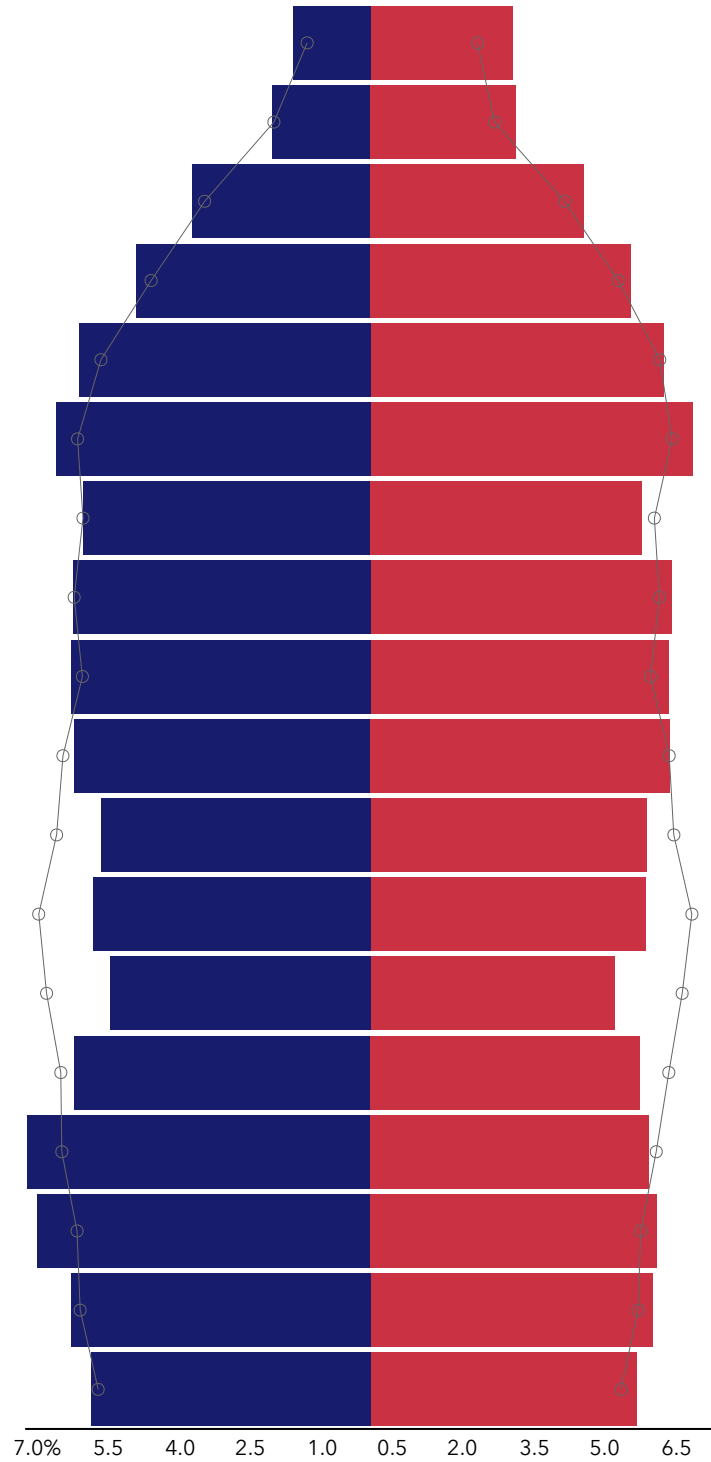

Community Summary2 (Esri 2025)

Gibson County, TN (Gibson County...)

Gibson County, TN (47053)

Geography: County

Prepared by WTIA

COMMUNITY SUMMARY

Gibson County, TN
Geography: County

51,425	0.37%	2.47	44.2	41.6	\$61,912	\$189,504	\$160,814	22.4%	57.1%	20.5%
Population Total	Population Growth	Average HH Size	Diversity Index	Median Age	Median HH Income	Median Home Value	Median Net Worth	Age <18	Age 18-64	Age 65+

15.8%
Services

29.2%
Blue Collar

55.0%
White Collar

Mortgage as Percent of Salary

Age Profile: 5 Year Increments

Home Ownership

Housing: Year Built

Home Value

©2026 Esri

Page 1 of 4

March 18, 2026

Community Summary2 (Esri 2025)

Gibson County, TN (Gibson County...)

Gibson County, TN (47053)

Geography: County

Prepared by WTIA

Age Pyramid

Dots show comparison to

Tennessee

Net Worth (%)

Percent of households

Dots show comparison to

Tennessee

Community Summary2 (Esri 2025)