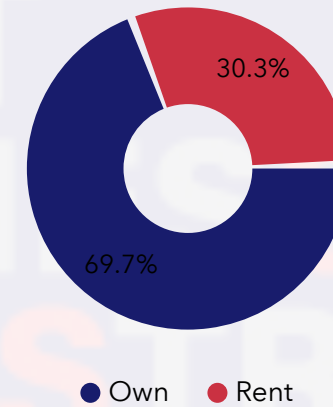

15.8%
Services

29.2%
Blue Collar

55.0%
White Collar

Mortgage as Percent of Salary

Age Profile: 5 Year Increments

Home Ownership

Housing: Year Built

Home Value