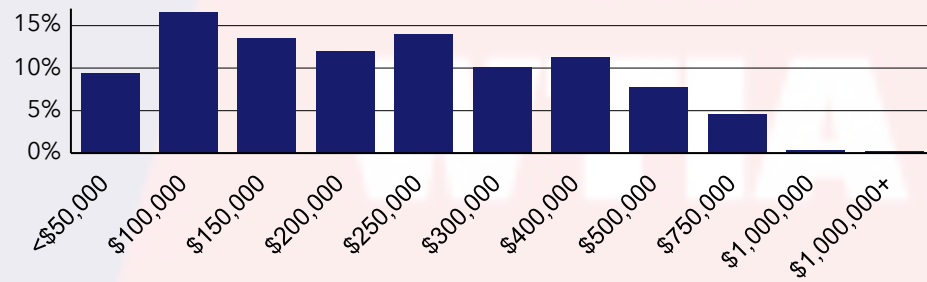

15.8%
Services

29.2%
Blue Collar

55.0%
White Collar

Mortgage as Percent of Salary

Age Profile: 5 Year Increments

Home Ownership

Housing: Year Built

Home Value