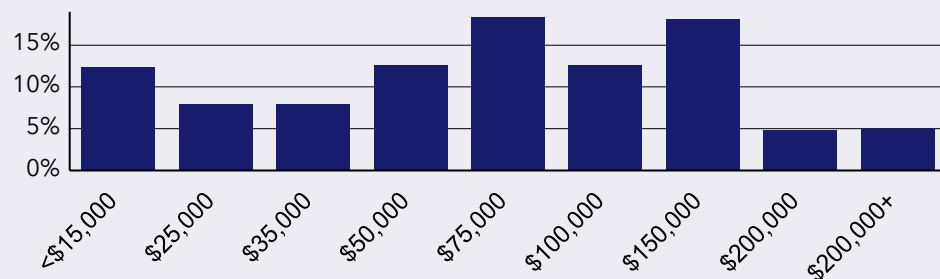

Household Income