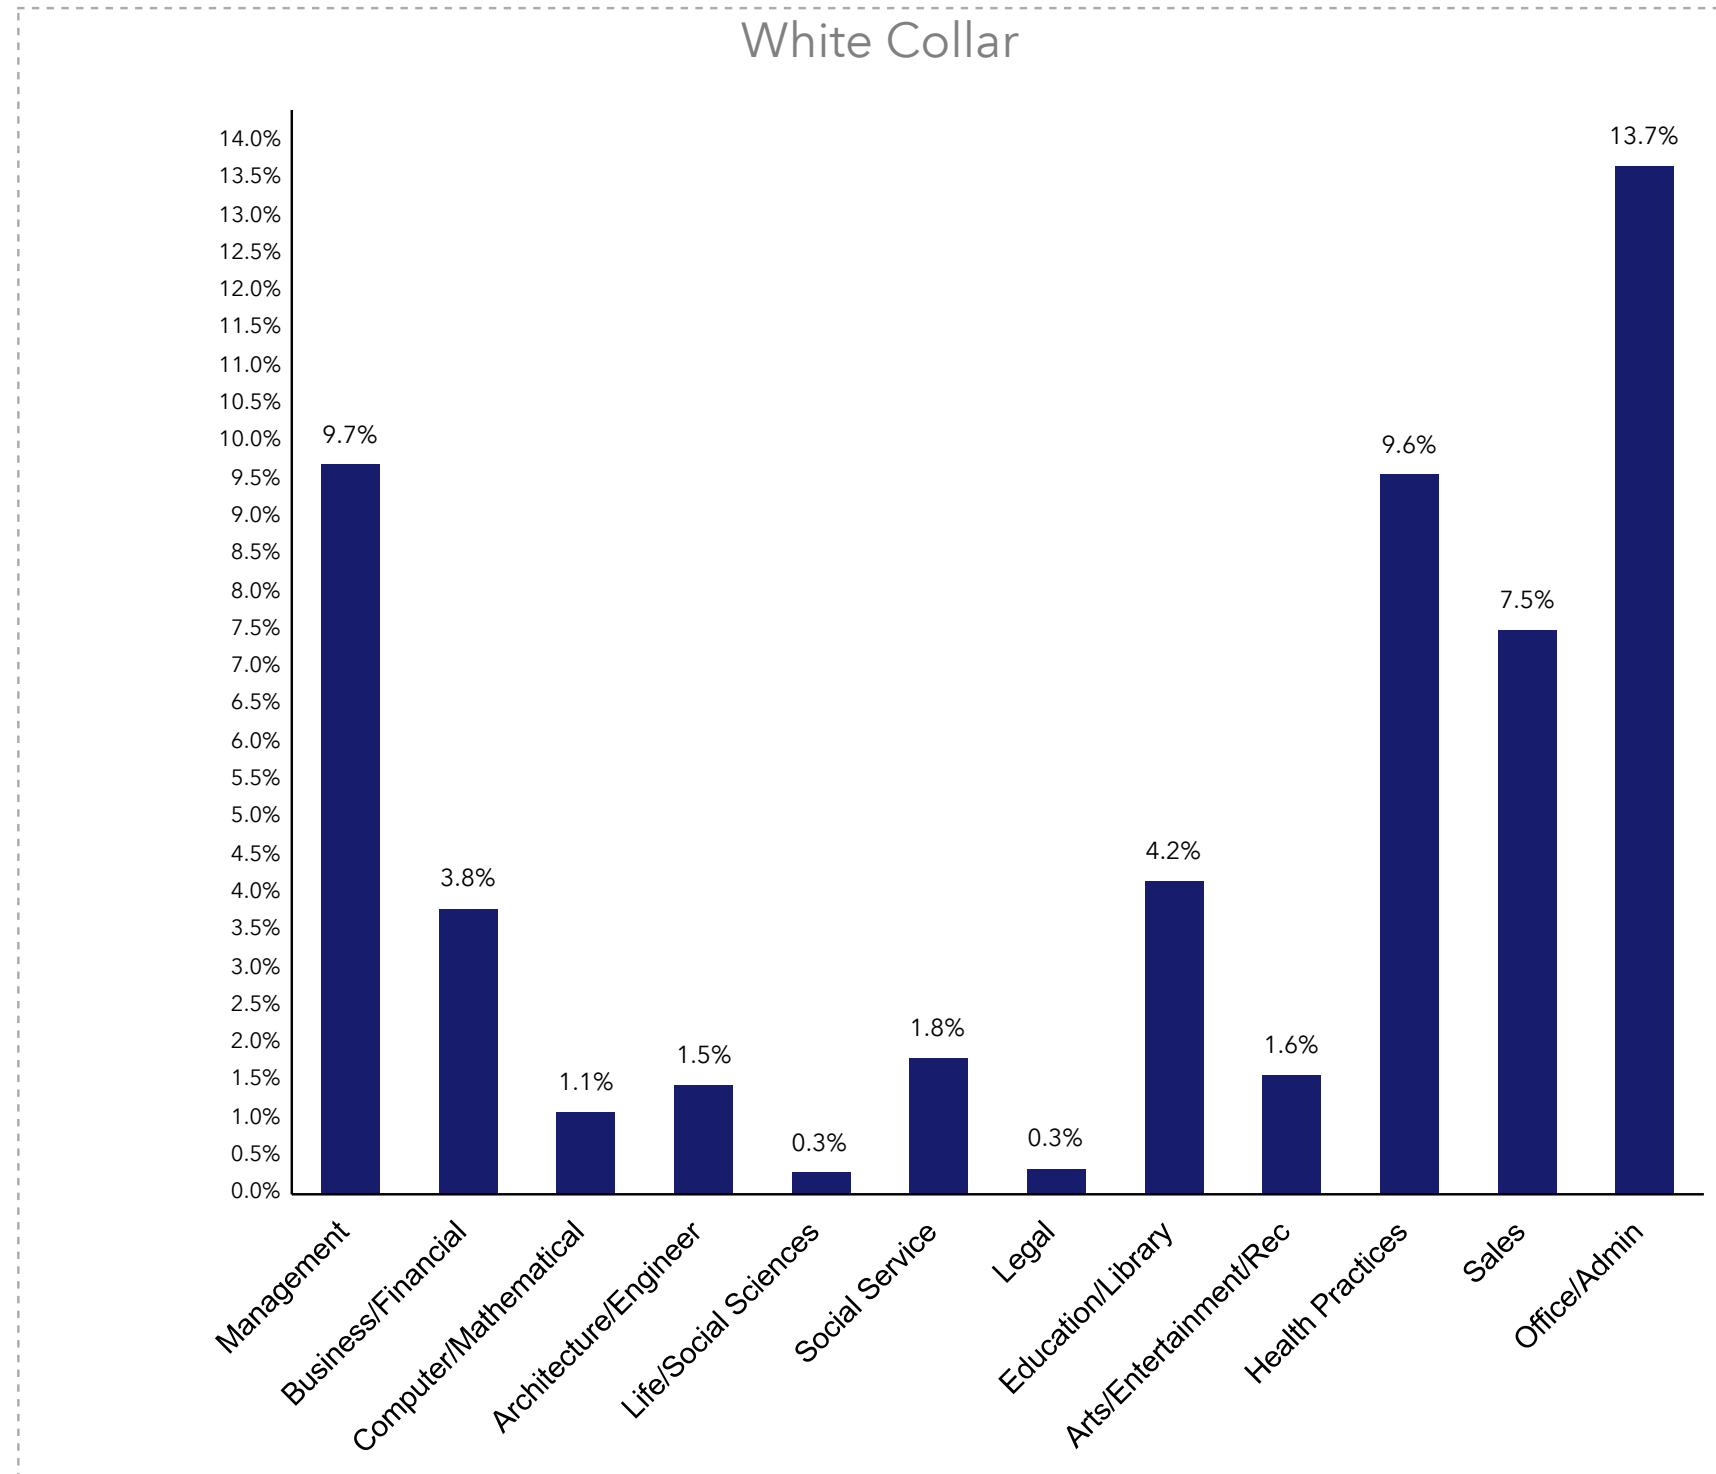

Community Summary2 (Esri 2025)

Gibson County, TN (Gibson County...)

Gibson County, TN (47053)

Geography: County

Prepared by WTIA

Source: This infographic contains data provided by Esri (2025), ACS (2019-2023).