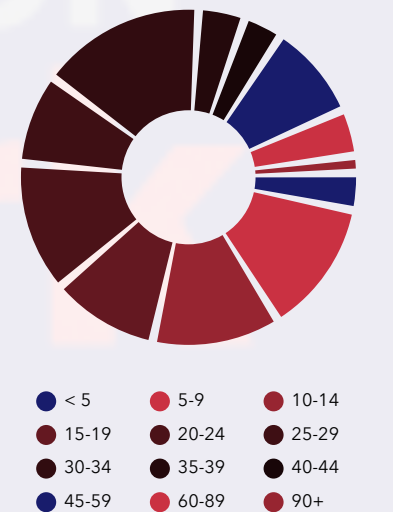

Commute Time: Minutes

Dots show comparison to

Tennessee

Source: This infographic contains data provided by Esri (2025), ACS (2019-2023).

© 2026 Esri

Source: This infographic contains data provided by Esri (2025), ACS (2019-2023).

©2026 Esri

Page 1 of 4

March 18, 2026